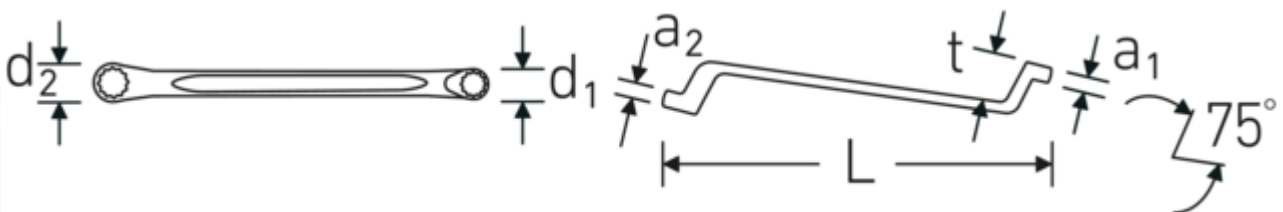

Double-ended ring spanner, metric, offset

StahlwilleSTABIL®20

Product no. 41042427
GTIN 4018754021079
Model StahlwilleSTABIL 20 24 x 27

Label. Double-ended ring spanner Spanner size 24 x 27 mm L.330mm

Features. StahlwilleSTABIL®

- offset
- DIN 838/ISO 10104
- Chrome Alloy Steel, chrome plated

Advantages.

Low-crank

The distinctive STAHLWILLE rounded finish gives the combination spanner a non-slip and pleasant feel for safe working, even with oil-smearred hands.

Manufactured from durable chrome-alloy steel for a long service life and resistance to wear.

Technical Drawing.

Technical Attributes.

a1	14 mm
a2	15 mm
Drive profile	bi-hex AS-Drive®
d1	34,7 mm
d2	38,6 mm
Length mm (L)	330 mm
Spanner width 1 [mm]	24 mm
Ring position	75 °
Spanner width 2 [mm]	27 mm
t	34 mm

Logistics data.

Depth mm (IFS)	330
Width mm (IFS)	38
Height mm (IFS)	15
Length (packed, mm)	350
Width (packed, mm)	110
Height (packed, mm)	20
Volume (packed, dm3)	0.77 dm3
Art. no.	41042427
Weight (gross, kg)	2,235
Weight PAP (kg)	0,000
Weight PVC (kg)	0,019
GTIN	4018754021079
Country of origin	GERMANY
Region of origin	Nordrhein-Westfalen
WEEE/ElektroG	nicht ear-pflichtig
Customs tariff no.	82041100
Packing standard	5
Weight	447 g