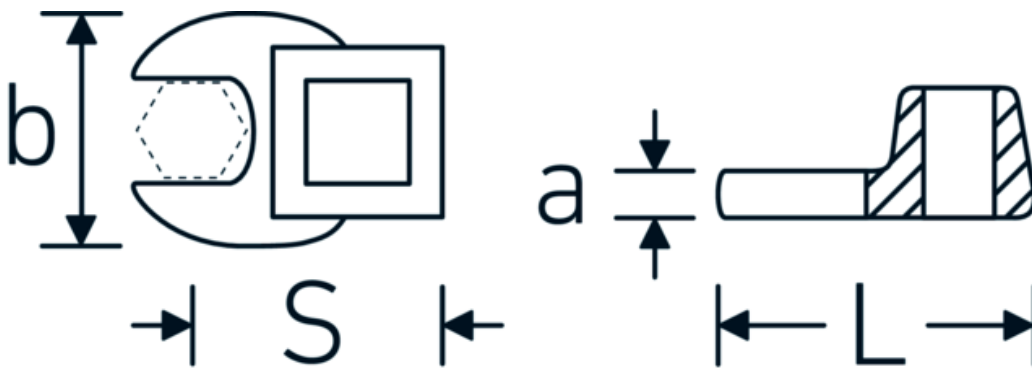

CROW-FOOT spanner

540

Product no. **02200024**
GTIN **4018754003594**
Model **540 24**

Label. 3/8 " CROW-FOOT spanner Spanner size 24mm L.44,4mm

- Features.**
- Chrome Alloy Steel, chrome plated
 - Caution! Modified settings on torque wrench

Technical Drawing.

Technical Attributes.

a	6,3 mm
Internal square drive (inch)	3/8 "
Width mm (b)	41 mm
Length mm (L)	44,4 mm
S	26,3 mm
Width across flats [mm]	24 mm

Logistics data.

Depth mm (IFS)	43
Width mm (IFS)	40
Height mm (IFS)	18
Length (packed, mm)	44
Width (packed, mm)	40
Height (packed, mm)	19
Volume (packed, dm3)	0.03344 dm3

Variants.

Art. no.	Model no. (ERP)	Description	GTIN
01200008	540 8	1/4 " CROW-FOOT spanner Spanner size 8mm L.25,5mm	4018754149117
01200009	540 9	1/4 " CROW-FOOT spanner Spanner size 9mm L.25,5mm	4018754149124
01200010	540 10	1/4 " CROW-FOOT spanner Spanner size 10mm L.25,5mm	4018754149131
02200011	540 11	3/8 " CROW-FOOT spanner Spanner size 11mm L.32mm	4018754149414
02200012	540 12	3/8 " CROW-FOOT spanner Spanner size 12mm L.34,3mm	4018754003495
02200013	540 13	3/8 " CROW-FOOT spanner Spanner size 13mm L.34,3mm	4018754003501
02200014	540 14	3/8 " CROW-FOOT spanner Spanner size 14mm L.37,7mm	4018754003518
02200015	540 15	3/8 " CROW-FOOT spanner Spanner size 15mm L.37,7mm	4018754003525
02200016	540 16	3/8 " CROW-FOOT spanner Spanner size 16mm L.37,7mm	4018754003532
02200017	540 17	3/8 " CROW-FOOT spanner Spanner size 17mm L.42,5mm	4018754003549
02200018	540 18	3/8 " CROW-FOOT spanner Spanner size 18mm L.42,5mm	4018754003556
02200019	540 19	3/8 " CROW-FOOT spanner Spanner size 19mm L.42,5mm	4018754003563
02200020	540 20	3/8 " CROW-FOOT spanner Spanner size 20mm L.42,4mm	4018754141067
02200021	540 21	3/8 " CROW-FOOT spanner Spanner size 21mm L.44,5mm	4018754003570