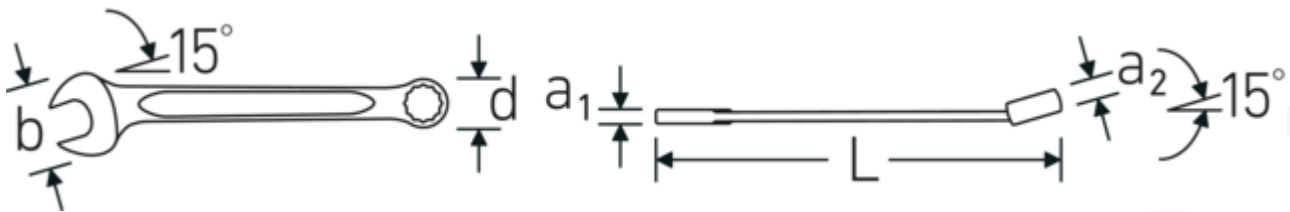

Combination wrench set OPEN BOX, metric

OPEN BOX TCS 13/21, 6-34 mm

Product no. **96830174**
GTIN **4018754152179**
Model **OPEN BOX TCS 13/21 6-34**

Label.

Combination wrench set OPEN BOX TCS 13/21, 6-34 mm 21

Technical Drawing.

Technical Attributes.

Number of tools	21
Range	6-36
Width mm (b)	530 mm
DIN	DIN 3113 Form A / ISO 7738 Form A
Height mm (h)	75 mm
Length mm (L)	350 mm
Drawer dividers	3/3

Logistics data.

Depth mm (IFS)	560
Width mm (IFS)	360
Height mm (IFS)	90
Length (packed, mm)	560
Width (packed, mm)	360
Height (packed, mm)	90
Volume (packed, dm ³)	18.144 dm ³
Product no.	96830174
Weight (gross, kg)	4,000
Weight PAP (kg)	0,398
Weight PVC (kg)	0,000
GTIN	4018754152179

Country of origin	GERMANY
Region of origin	Nordrhein-Westfalen
WEEE/ElektroG	nicht ear-pflichtig
Customs tariff no.	82041100
Packing standard	1
Weight	3710 g

Variants.

Product no.	Art. no. (ERP)	Description	GTIN
96830174	OPEN BOX TCS 13/21 6-34	Combination wrench set OPEN BOX TCS 13/21, 6-34 mm 21	4018754152179