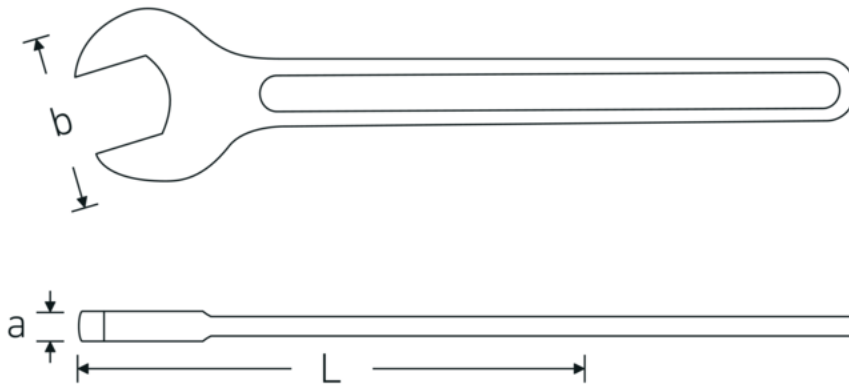

Open-ended wrench, metric

4004

Product no. **40040550**
GTIN **4018754018383**
Model **4004 55**

Label. Open-ended wrench Wrench size 55mm L.457mm

Technical Drawing.

Technical Attributes.

a	18 mm
Width mm (b)	112 mm
DIN	DIN 894
Length mm (L)	457 mm
Wrench width 1 [mm]	55 mm

Logistics data.

Depth mm (IFS)	457
Width mm (IFS)	110
Height mm (IFS)	19
Length (packed, mm)	457
Width (packed, mm)	110
Height (packed, mm)	19
Volume (packed, dm3)	0.95513 dm3
Product no.	40040550
Weight (gross, kg)	1,260

Variants.

Product no.	Art. no. (ERP)	Description	GTIN
40040240	4004 24	Open-ended wrench Wrench size 24mm L.215mm	4018754018307
40040270	4004 27	Open-ended wrench Wrench size 27mm L.238mm	4018754018314
40040300	4004 30	Open-ended wrench Wrench size 30mm L.261mm	4018754018321
40040320	4004 32	Open-ended wrench Wrench size 32mm L.273mm	4018754018338
40040360	4004 36	Open-ended wrench Wrench size 36mm L.300mm	4018754018345
40040410	4004 41	Open-ended wrench Wrench size 41mm L.335mm	4018754018352
40040460	4004 46	Open-ended wrench Wrench size 46mm L.369mm	4018754018369
40040500	4004 50	Open-ended wrench Wrench size 50mm L.412mm	4018754018376
40040550	4004 55	Open-ended wrench Wrench size 55mm L.457mm	4018754018383
40040600	4004 60	Open-ended wrench Wrench size 60mm L.492mm	4018754018390
40040650	4004 65	Open-ended wrench Wrench size 65mm L.528mm	4018754018406
40040700	4004 70	Open-ended wrench Wrench size 70mm L.572mm	4018754018413
40040750	4004 75	Open-ended wrench Wrench size 75mm L.608mm	4018754018420
40040800	4004 80	Open-ended wrench Wrench size 80mm L.645mm	4018754018437
40040850	4004 85	Open-ended wrench Wrench size 85mm L.690mm	4018754018444