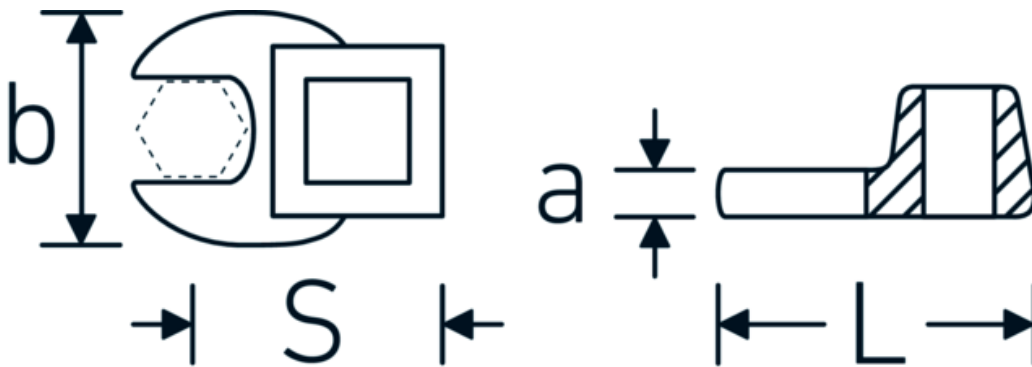

CROW-FOOT wrench, inch

540a

Product no. 02500074
GTIN 4018754173648
Model 540 A 2 1/8

Label.

3/8 " CROW-FOOT wrench Wrench size 2 1/8" L.75,6mm

Technical Drawing.

Technical Attributes.

a	10 mm
Internal square drive (inch)	3/8 "
Width mm (b)	91 mm
Length mm (L)	75,6 mm
S	46 mm
Wrench size [inch]	2 1/8 "

Logistics data.

Depth mm (IFS)	94
Width mm (IFS)	75
Height mm (IFS)	9
Length (packed, mm)	95
Width (packed, mm)	75
Height (packed, mm)	10
Volume (packed, dm3)	0.07125 dm3
Product no.	02500074
Weight (gross, kg)	0,265

Variants.

Product no.	Model no. (ERP)	Description	GTIN
01500024	540 A 3/8	1/4 " CROW-FOOT wrench Wrench size 3/8" L.25,5mm	4018754173839
02500028	540 A 7/16	3/8 " CROW-FOOT wrench Wrench size 7/16" L.32mm	4018754004621
02500032	540 A 1/2	3/8 " CROW-FOOT wrench Wrench size 1/2" L.34,3mm	4018754004638
02500034	540 A 9/16	3/8 " CROW-FOOT wrench Wrench size 9/16" L.37,7mm	4018754004645
02500036	540 A 5/8	3/8 " CROW-FOOT wrench Wrench size 5/8" L.37,7mm	4018754004652
02500038	540 A 11/16	3/8 " CROW-FOOT wrench Wrench size 11/16" L.42,5mm	4018754004669
02500040	540 A 3/4	3/8 " CROW-FOOT wrench Wrench size 3/4" L.42,5mm	4018754004676
02500042	540 A 13/16	3/8 " CROW-FOOT wrench Wrench size 13/16" L.42,3mm	4018754004683
02500044	540 A 7/8	3/8 " CROW-FOOT wrench Wrench size 7/8" L.44,5mm	4018754004690
02500048	540 A 1	3/8 " CROW-FOOT wrench Wrench size 1" L.47mm	4018754004706
02500050	540 A 1 1/16	3/8 " CROW-FOOT wrench Wrench size 1 1/16" L.47mm	4018754004713
02500052	540 A 1 1/8	3/8 " CROW-FOOT wrench Wrench size 1 1/8" L.50mm	4018754004720
02500054	540 A 1 3/16	3/8 " CROW-FOOT wrench Wrench size 1 3/16" L.50mm	4018754004737
02500056	540 A 1 1/4	3/8 " CROW-FOOT wrench Wrench size 1 1/4" L.53mm	4018754004744
02500058	540 A 1 5/16	3/8 " CROW-FOOT wrench Wrench size 1 5/16" L.53mm	4018754004751