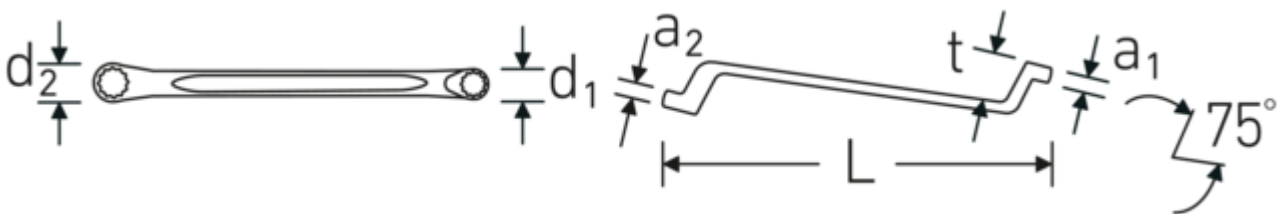

Double-ended ring spanner
StahlwilleSTABIL®, inch, deep offset

StahlwilleSTABIL® 20a

Product no. **41444648**
GTIN **4018754022557**
Model **20a 15/16 x 1**

Label. Double-ended ring spanner Spanner size 15/16 " L.330mm

Features. StahlwilleSTABIL®

- offset
- Chrome Alloy Steel, chrome plated

Advantages.

Low-crank

Technical Drawing.

Technical Attributes.

a1	14 mm
a2	15 mm
Drive profile	bi-hex AS-Drive®
d1	34,7 mm
d2	37,3 mm

Logistics data.

Depth mm (IFS)	334
Width mm (IFS)	37
Height mm (IFS)	15
Length (packed, mm)	345
Width (packed, mm)	100

Length mm (L)	330 mm	Height (packed, mm)	20
Ring position	75 °	Volume (packed, dm3)	0.69 dm3
Spanner width 1 [inch]	15/16 "	Art. no.	41444648
Spanner width s 2 [inch]	1 "	Weight (gross, kg)	2,095
t	34 mm	Weight PAP (kg)	0,000
		Weight PVC (kg)	0,016
		GTIN	4018754022557
		Country of origin	GERMANY
		Region of origin	Nordrhein-Westfalen
		WEEE/ElektroG	nicht ear-pflichtig
		Customs tariff no.	82041100
		Packing standard	5
		Weight	419 g