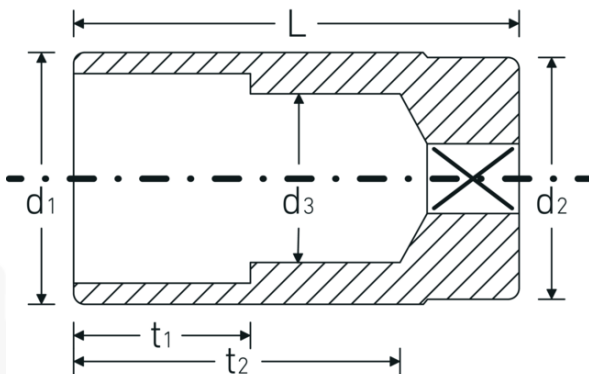

Socket

46a

Product no. **02420044**
GTIN **4018754004393**
Model **46 A 7/8**

Label. 3/8 " Socket Spanner size 7/8" L.65mm

Features.

- Long
- ASME B 107.1, Fed. Spec. GGG-W-641, SAE AS 954-E
- HPQ® heavy-duty steel, chrome-plated

Advantages.

Long

Technical Drawing.

Technical Attributes.

Drive profile bi-hex AS-Drive®

Logistics data.

Depth mm (IFS) 66

Internal square drive (inch)	3/8 "	Width mm (IFS)	30
d1	28,7 mm	Height mm (IFS)	30
d2	26,5 mm	Length (packed, mm)	151
d3	21 mm	Width (packed, mm)	66
Length mm (L)	65 mm	Height (packed, mm)	30
Spanner size [inch]	7/8 "	Volume (packed, dm3)	0.29898 dm3
t1	30 mm	Art. no.	02420044
t2	51,2 mm	Weight (gross, kg)	0,710
		Weight PAP (kg)	0,000
		Weight PVC (kg)	0,007
		GTIN	4018754004393
		Country of origin	GERMANY
		Region of origin	Nordrhein-Westfalen
		WEEE/ElektroG	nicht ear-pflichtig
		Customs tariff no.	82042000
		Packing standard	5
		Weight	184 g