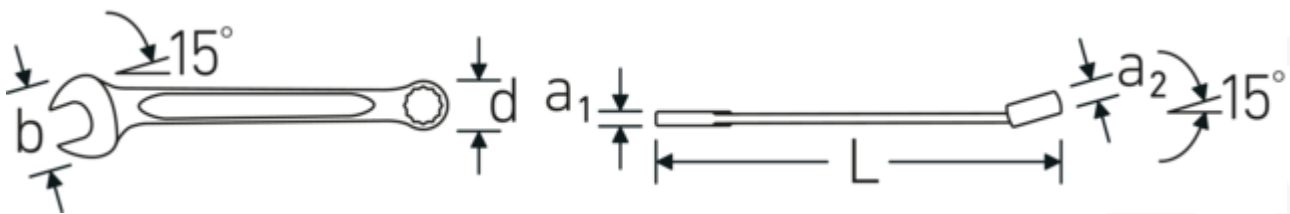

Technologies and features.

Double T-profile

Our combination and ring wrenches have an additional recess in the middle of the tool. Similar to the principle of a double T-beam, this provides a tremendous load capacity and maximum strength whilst reducing weight.

Offset Shaft Design

STAHLWILLE wrenches are reinforced between the jaw and shaft, as this is where the greatest forces are exerted. The special design strengthens the stress zones, thus reducing the risk of breakage to a minimum.

Technical Attributes.

a1	7,3 mm
a2	13 mm
Drive profile	bi-hex AS-Drive®
Width mm (b)	49 mm
d	31,8 mm
DIN	DIN 3113 Form A / ISO 7738 Form A
Length mm (L)	260 mm
Jaw angle	15 °
Wrench width 1 [mm]	22 mm
Ring position	15 °

Wrench width 2 [mm]	22 mm	GTIN	4018754018871
t	10 mm	Country of origin	GERMANY
		Region of origin	Nordrhein-Westfalen
		WEEE/ElektroG	nicht ear-pflichtig
		Customs tariff no.	82041100
		Packing standard	10
		Weight	220 g