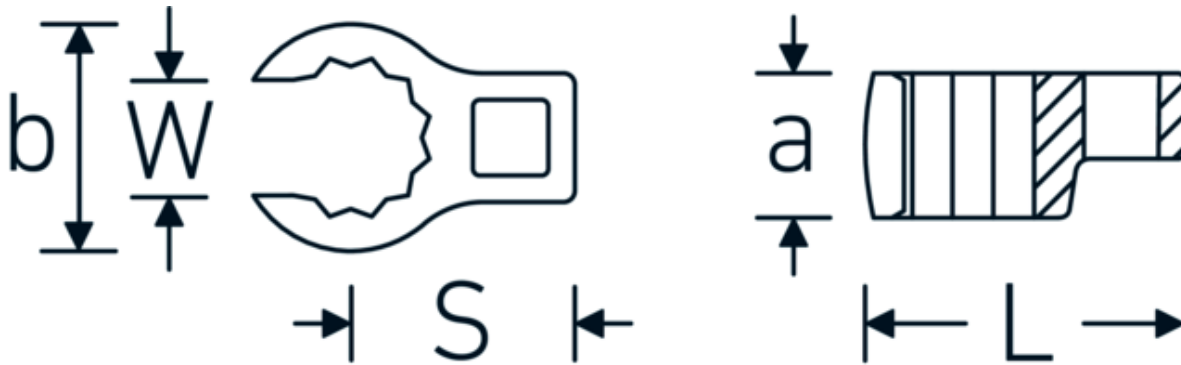

CROW-RING spanner

440

Product no. 02190017
GTIN 4018754003396
Model 440 17

Label. 3/8 " CROW-RING spanner Spanner size 17mm L.39,2mm

- Features.**
- Chrome Alloy Steel, chrome plated
 - Caution! Modified settings on torque wrench

Technical Drawing.

Technical Attributes.

a	17,5 mm
Internal square drive (inch)	3/8 "
Width mm (b)	27,3 mm
Length mm (L)	39,2 mm
S	20,5 mm
Width across flats [mm]	17 mm
W	14 mm

Logistics data.

Depth mm (IFS)	40
Width mm (IFS)	27
Height mm (IFS)	18
Length (packed, mm)	41
Width (packed, mm)	28
Height (packed, mm)	19
Volume (packed, dm3)	0.021812 dm3

Variants.

Art. no.	Model no. (ERP)	Description	GTIN
01190008	440 8	1/4 " CROW-RING spanner Spanner size 8mm L.23,8mm	4018754149094
01190009	440 9	1/4 " CROW-RING spanner Spanner size 9mm L.28,5mm	4018754140985
01190010	440 10	1/4 " CROW-RING spanner Spanner size 10mm L.28,4mm	4018754000739
01190011	440 11	1/4 " CROW-RING spanner Spanner size 11mm L.28mm	4018754149100
01190012	440 12	1/4 " CROW-RING spanner Spanner size 12mm L.30,8mm	4018754000746
01190013	440 13	1/4 " CROW-RING spanner Spanner size 13mm L.32mm	4018754102099
01190014	440 14	1/4 " CROW-RING spanner Spanner size 14mm L.31,7mm	4018754000753
02190015	440 15	3/8 " CROW-RING spanner Spanner size 15mm L.36,5mm	4018754141029
02190016	440 16	3/8 " CROW-RING spanner Spanner size 16mm L.36,1mm	4018754003389
02190017	440 17	3/8 " CROW-RING spanner Spanner size 17mm L.39,2mm	4018754003396
02190018	440 18	3/8 " CROW-RING spanner Spanner size 18mm L.40,8mm	4018754003402
02190019	440 19	3/8 " CROW-RING spanner Spanner size 19mm L.40,5mm	4018754003419
02190020	440 20	3/8 " CROW-RING spanner Spanner size 20mm L.42,9mm	4018754141036
02190021	440 21	3/8 " CROW-RING spanner Spanner size 21mm L.42,8mm	4018754003426