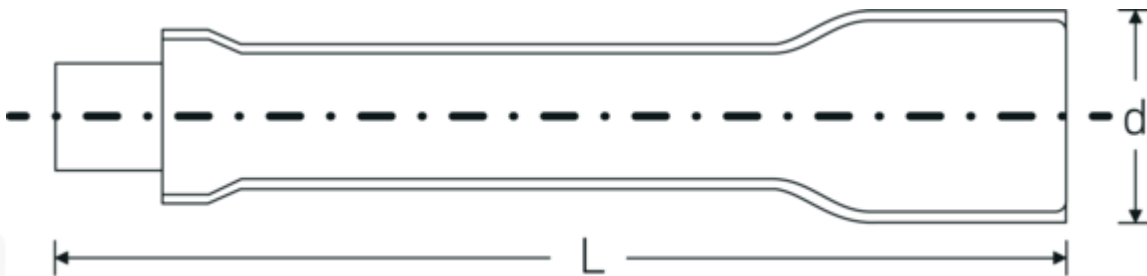

Technical Drawing.

Technical Attributes.

External square drive (inch) 1/2
Internal square drive (inch) 1/2 "

Logistics data.

Depth mm (IFS) 91
Width mm (IFS) 27