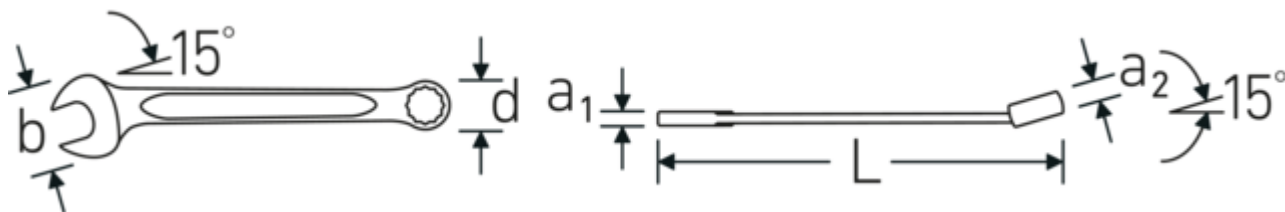

Technologies and features.

Double T-profile

Our combination and ring wrenches have an additional recess in the middle of the tool. Similar to the principle of a double T-beam, this provides a tremendous load capacity and maximum strength whilst reducing weight.

Offset Shaft Design

STAHLWILLE wrenches are reinforced between the jaw and shaft, as this is where the greatest forces are exerted. The special design strengthens the stress zones, thus reducing the risk of breakage to a minimum.

Technical Attributes.

a1	4,8 mm
a2	7 mm
Drive profile	bi-hex AS-Drive®
Width mm (b)	23 mm
d	14,8 mm
DIN	DIN 3113 Form A / ISO 7738 Form A
Length mm (L)	125 mm
Jaw angle	15 °
Wrench width 1 [mm]	10 mm
Ring position	15 °

Wrench width 2 [mm]	10 mm	GTIN	4018754018758
t	10 mm	Country of origin	GERMANY
		Region of origin	Nordrhein-Westfalen
		WEEE/ElektroG	nicht ear-pflichtig
		Customs tariff no.	82041100
		Packing standard	10
		Weight	35 g