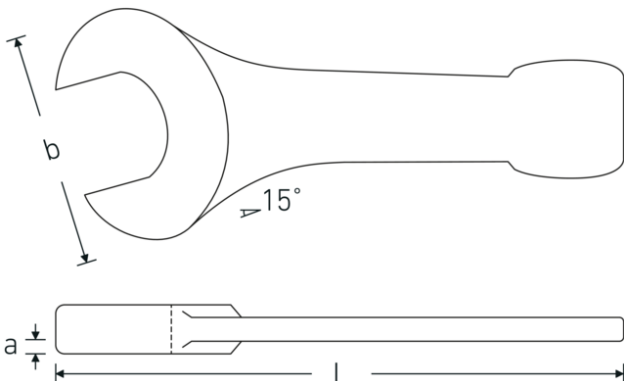

## Open-ended striking spanner

4204

Product no. **42040050**  
GTIN **4018754023714**  
Model **4204 50**

**Label.** Open-ended striking spanner Spanner size 50mm L.275mm

**Features.**

- DIN 133
- special tool steel, grey finish

### Technical Attributes.

**a** 21 mm  
**Width mm (b)** 105 mm

### Logistics data.

**Depth mm (IFS)** 270  
**Width mm (IFS)** 105

<b>DIN</b>	DIN 133	<b>Height mm (IFS)</b>	22
<b>Length mm (L)</b>	275 mm	<b>Length (packed, mm)</b>	270
<b>Spanner width 1 [mm]</b>	50 mm	<b>Width (packed, mm)</b>	105
		<b>Height (packed, mm)</b>	22
		<b>Volume (packed, dm3)</b>	0.6237 dm3
		<b>Art. no.</b>	42040050
		<b>Weight (gross, kg)</b>	1,450
		<b>Weight PAP (kg)</b>	0,000
		<b>Weight PVC (kg)</b>	0,000
		<b>GTIN</b>	4018754023714
		<b>Country of origin</b>	GERMANY
		<b>Region of origin</b>	Nordrhein-Westfalen
		<b>WEEE/ElektroG</b>	nicht ear-pflichtig
		<b>Customs tariff no.</b>	82041100
		<b>Packing standard</b>	1
		<b>Weight</b>	1445 g

42040075	4204 75	Open-ended striking spanner Spanner size 75mm L.375mm	4018754023769
42040080	4204 80	Open-ended striking spanner Spanner size 80mm L.408mm	4018754023776
42040085	4204 85	Open-ended striking spanner Spanner size 85mm L.408mm	4018754023783
42040090	4204 90	Open-ended striking spanner Spanner size 90mm L.445mm	4018754023790
42040095	4204 95	Open-ended striking spanner Spanner size 95mm L.445mm	4018754023806
42040100	4204 100	Open-ended striking spanner Spanner size 100mm L.485mm	4018754023813
42040105	4204 105	Open-ended striking spanner Spanner size 105mm L.485mm	4018754023820