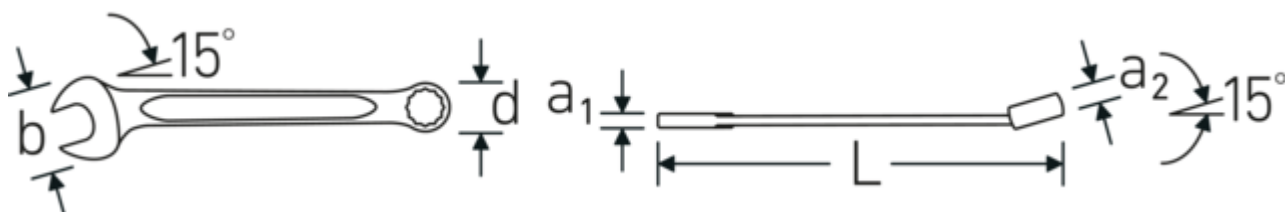

Technologies and features.

Double T-profile

Our combination and ring wrenches have an additional recess in the middle of the tool. Similar to the principle of a double T-beam, this provides a tremendous load capacity and maximum strength whilst reducing weight.

Offset Shaft Design

STAHLWILLE wrenches are reinforced between the jaw and shaft, as this is where the greatest forces are exerted. The special design strengthens the stress zones, thus reducing the risk of breakage to a minimum.

Technical Attributes.

a1	6,7 mm
a2	11,5 mm
Drive profile	bi-hex AS-Drive®
Width mm (b)	42 mm
d	27,5 mm
DIN	DIN 3113 Form A / ISO 7738 Form A
Length mm (L)	230 mm
Jaw angle	15 °
Wrench width 1 [mm]	19 mm
Ring position	15 °

Wrench width 2 [mm]	19 mm	GTIN	4018754018840
t	10 mm	Country of origin	GERMANY
		Region of origin	Nordrhein-Westfalen
		WEEE/ElektroG	nicht ear-pflichtig
		Customs tariff no.	82041100
		Packing standard	10
		Weight	140 g