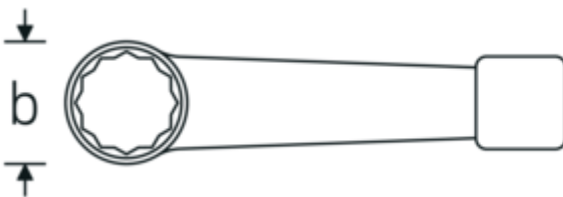

Impact ring spanner, metric

4205

Product no. **42050026**
GTIN **4018754024070**
Model **4205 26**

Label. Striking face ring spanner Spanner size 26mm L.160mm

Features.

- DIN 7444
- special steel, grey

Advantages.

DIN 7444.

Technical Drawing.

Technical Attributes.

a	15 mm
Width mm (b)	42,5 mm
DIN	DIN 7444
Length mm (L)	160 mm
Spanner width 1 [mm]	26 mm

Logistics data.

Depth mm (IFS)	180
Width mm (IFS)	46
Height mm (IFS)	16
Length (packed, mm)	180
Width (packed, mm)	46
Height (packed, mm)	16

Volume (packed, dm3)	0.13248 dm3
Art. no.	42050026
Weight (gross, kg)	0,200
Weight PAP (kg)	0,000
Weight PVC (kg)	0,006
GTIN	4018754024070
Country of origin	GERMANY
Region of origin	Nordrhein-Westfalen
WEEE/ElektroG	nicht ear-pflichtig
Customs tariff no.	82041100
Packing standard	1
Weight	200 g

42050165	4205 165	Striking face ring spanner Spanner size 165mm L.650mm	4018754024506
42050170	4205 170	Striking face ring spanner Spanner size 170mm L.650mm	4018754024513
42050175	4205 175	Striking face ring spanner Spanner size 175mm L.650mm	4018754024520
42050180	4205 180	Striking face ring spanner Spanner size 180mm L.650mm	4018754024537
42050210	4205 210	Striking face ring spanner Spanner size 210mm L.750mm	4018754024575