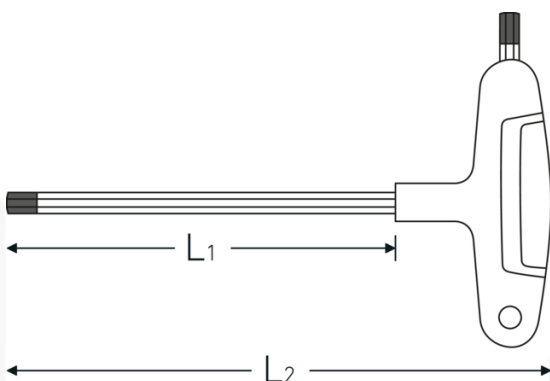

### Label.

Hexagon key wrench Hex drive 5 mm L.200mm

### Features.

- with 3-component T-handle
- for cap head screws
- with two outputs
- chrome vanadium, matt chrome-plated
- black tip

### Advantages.

With 3-component cross-handle.

## Technical Attributes.

<b>Drive profile</b>	Hexagonal
<b>External hex drive (mm)</b>	5 mm
<b>L1</b>	200 mm
<b>L2</b>	227 mm