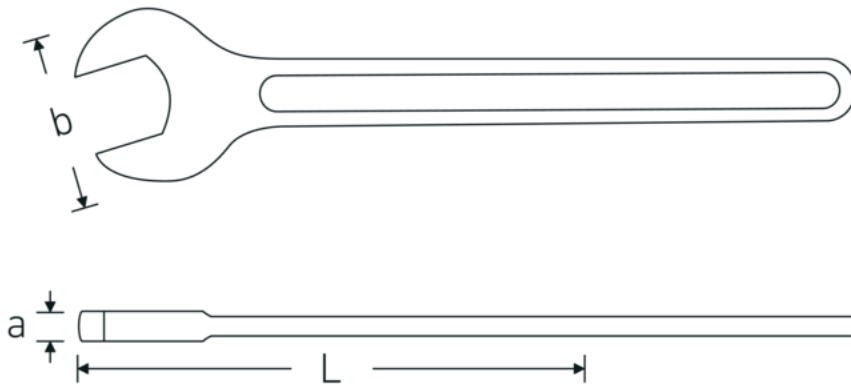

Open-ended wrench, metric

4004

Product no. **40040600**
GTIN **4018754018390**
Model **4004 60**

Label. Open-ended wrench Wrench size 60mm L.492mm

Technical Drawing.

Technical Attributes.

a	18 mm
Width mm (b)	122 mm
DIN	DIN 894
Length mm (L)	492 mm
Wrench width 1 [mm]	60 mm

Logistics data.

Depth mm (IFS)	492
Width mm (IFS)	121
Height mm (IFS)	19
Length (packed, mm)	492
Width (packed, mm)	121
Height (packed, mm)	19
Volume (packed, dm3)	1.131108 dm3
Product no.	40040600
Weight (gross, kg)	1,410

Variants.

Product no.	Art. no. (ERP)	Description	GTIN
40040240	4004 24	Open-ended wrench Wrench size 24mm L.215mm	4018754018307
40040270	4004 27	Open-ended wrench Wrench size 27mm L.238mm	4018754018314
40040300	4004 30	Open-ended wrench Wrench size 30mm L.261mm	4018754018321
40040320	4004 32	Open-ended wrench Wrench size 32mm L.273mm	4018754018338
40040360	4004 36	Open-ended wrench Wrench size 36mm L.300mm	4018754018345
40040410	4004 41	Open-ended wrench Wrench size 41mm L.335mm	4018754018352
40040460	4004 46	Open-ended wrench Wrench size 46mm L.369mm	4018754018369
40040500	4004 50	Open-ended wrench Wrench size 50mm L.412mm	4018754018376
40040550	4004 55	Open-ended wrench Wrench size 55mm L.457mm	4018754018383
40040600	4004 60	Open-ended wrench Wrench size 60mm L.492mm	4018754018390
40040650	4004 65	Open-ended wrench Wrench size 65mm L.528mm	4018754018406
40040700	4004 70	Open-ended wrench Wrench size 70mm L.572mm	4018754018413
40040750	4004 75	Open-ended wrench Wrench size 75mm L.608mm	4018754018420
40040800	4004 80	Open-ended wrench Wrench size 80mm L.645mm	4018754018437
40040850	4004 85	Open-ended wrench Wrench size 85mm L.690mm	4018754018444