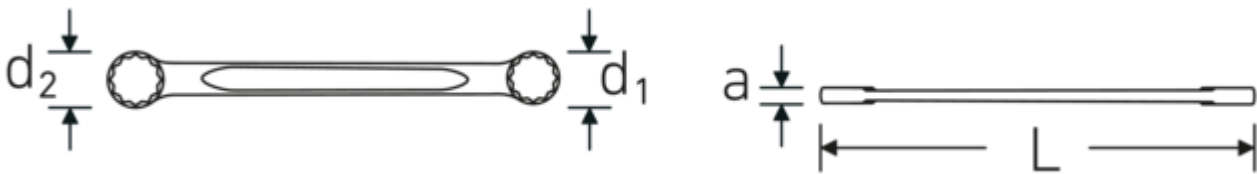

Double ring wrench, metric

StahlwilleSTABIL®21

Product no. **41051317**
 GTIN **4018754021291**
 Model **21 13 x 17**

Label. Double ring wrench Wrench size 13 x 17 mm L.165mm

Technical Drawing.

Technical Attributes.

a	8 mm
Drive profile	bi-hex AS-Drive®
d1	19,5 mm
d2	25 mm
DIN	DIN 837 / ISO 10103
Length mm (L)	165 mm
Wrench width 1 [mm]	13 mm
Wrench width 2 [mm]	17 mm

Logistics data.

Depth mm (IFS)	172
Width mm (IFS)	25
Height mm (IFS)	8
Length (packed, mm)	175
Width (packed, mm)	80
Height (packed, mm)	26
Volume (packed, dm ³)	0.364 dm ³
Product no.	41051317
Weight (gross, kg)	0,570
Weight PAP (kg)	0,000
Weight PVC (kg)	0,009
GTIN	4018754021291
Country of origin	GERMANY

41053034 21 30 x 34

Double ring wrench Wrench size 30 x
34 mm L.325mm

4018754021437

GTIN-Code.