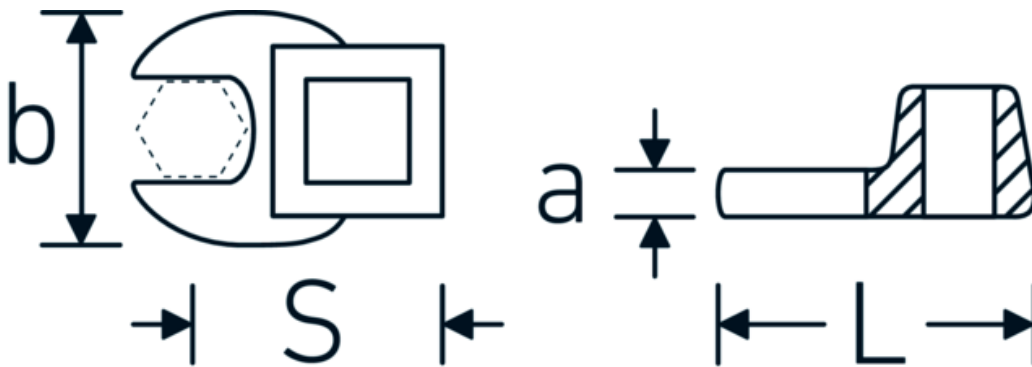

CROW-FOOT wrench, metric

540

Product no. 02200042
GTIN 4018754141135
Model 540 42

Label.

3/8 " CROW-FOOT wrench Wrench size 42mm L.63mm

Technical Drawing.

Technical Attributes.

a	8 mm
Internal square drive (inch)	3/8 "
Width mm (b)	70 mm
Length mm (L)	63 mm
S	37,7 mm
Width across flats [mm]	42 mm

Logistics data.

Depth mm (IFS)	125
Width mm (IFS)	68
Height mm (IFS)	17
Length (packed, mm)	130
Width (packed, mm)	80
Height (packed, mm)	17
Volume (packed, dm3)	0.1768 dm3
Product no.	02200042
Weight (gross, kg)	0,130

Variants.

Product no.	Model no. (ERP)	Description	GTIN
01200008	540 8	1/4 " CROW-FOOT wrench Wrench size 8mm L.25,5mm	4018754149117
01200009	540 9	1/4 " CROW-FOOT wrench Wrench size 9mm L.25,5mm	4018754149124
01200010	540 10	1/4 " CROW-FOOT wrench Wrench size 10mm L.25,5mm	4018754149131
02200011	540 11	3/8 " CROW-FOOT wrench Wrench size 11mm L.32mm	4018754149414
02200012	540 12	3/8 " CROW-FOOT wrench Wrench size 12mm L.34,3mm	4018754003495
02200013	540 13	3/8 " CROW-FOOT wrench Wrench size 13mm L.34,3mm	4018754003501
02200014	540 14	3/8 " CROW-FOOT wrench Wrench size 14mm L.37,7mm	4018754003518
02200015	540 15	3/8 " CROW-FOOT wrench Wrench size 15mm L.37,7mm	4018754003525
02200016	540 16	3/8 " CROW-FOOT wrench Wrench size 16mm L.37,7mm	4018754003532
02200017	540 17	3/8 " CROW-FOOT wrench Wrench size 17mm L.42,5mm	4018754003549
02200018	540 18	3/8 " CROW-FOOT wrench Wrench size 18mm L.42,5mm	4018754003556
02200019	540 19	3/8 " CROW-FOOT wrench Wrench size 19mm L.42,5mm	4018754003563
02200020	540 20	3/8 " CROW-FOOT wrench Wrench size 20mm L.42,4mm	4018754141067
02200021	540 21	3/8 " CROW-FOOT wrench Wrench size 21mm L.44,5mm	4018754003570
02200022	540 22	3/8 " CROW-FOOT wrench Wrench size 22mm L.44,5mm	4018754003587