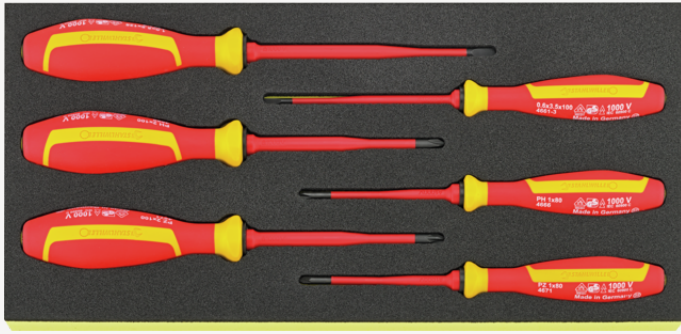

TCS set of VDE screwdrivers 6 pcs.

TCS 4661/4671 VDE

Product no. **96838814**
GTIN **4018754344567**
Model **TCS 4661/4671 VDE**

Label. TCS assortment VDE screwdrivers TCS 4661/4671 VDE 6

Technologies and features.

VDE DRALL+

Our VDE DRALL+ handles are non-slip and ergonomic: An extended grip zone protects the fingers and a hand stop prevents the tool from accidentally slipping or rolling away.

Technical Attributes.

Number of tools	6
Width mm (b)	175 mm
Height mm (h)	72 mm
Length mm (L)	350 mm
Drawer dividers	1/3

Logistics data.

Depth mm (IFS)	347
Width mm (IFS)	174
Height mm (IFS)	72
Length (packed, mm)	366
Width (packed, mm)	180
Height (packed, mm)	80
Volume (packed, dm ³)	5.2704 dm ³
Product no.	96838814
Weight (gross, kg)	0,800
Weight PAP (kg)	0,138
Weight PVC (kg)	0,000
GTIN	4018754344567
Country of origin	GERMANY

Region of origin	Nordrhein-Westfalen
WEEE/ElektroG	nicht ear-pflichtig
Customs tariff no.	82054000
Packing standard	1
Weight	800 g

Variants.

Product no.	Art. no. (ERP)	Description	GTIN
96838814	TCS 4661/4671 VDE	TCS assortment VDE screwdrivers TCS 4661/4671 VDE 6	4018754344567