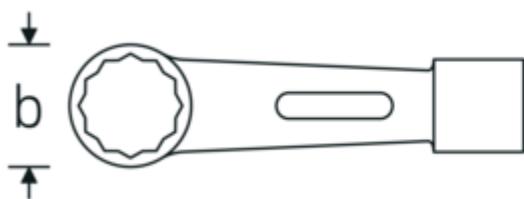

### Label.

Impact ring wrench Wrench size 110 mm L.500mm

### Technical Attributes.

a	82 mm
Width mm (b)	156 mm
Length mm (L)	500 mm
Wrench width 1 [mm]	110 mm