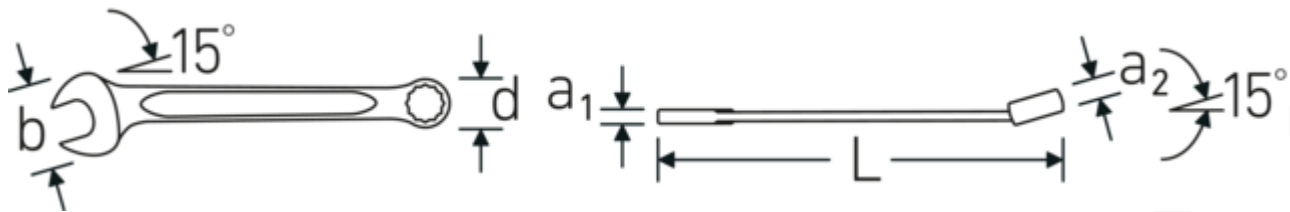

Combination wrench OPEN BOX, inch

OPEN BOX 13a

Product no. **40483232**
GTIN **4018754020157**
Model **OPEN BOX 13a 1/2**

Label. Combination wrench Wrench size 1/2 " L.160mm

Technical Drawing.

Technical Attributes.

a1	5,3 mm
a2	8,5 mm
Width mm (b)	30 mm
d	18,8 mm
DIN	DIN 3113 Form A / ISO 7738 Form A
Length mm (L)	160 mm
Jaw angle	15 °
Ring position	15 °
Wrench width 1 [inch]	1/2 "
Wrench width s 2 [inch]	1/2 "

Logistics data.