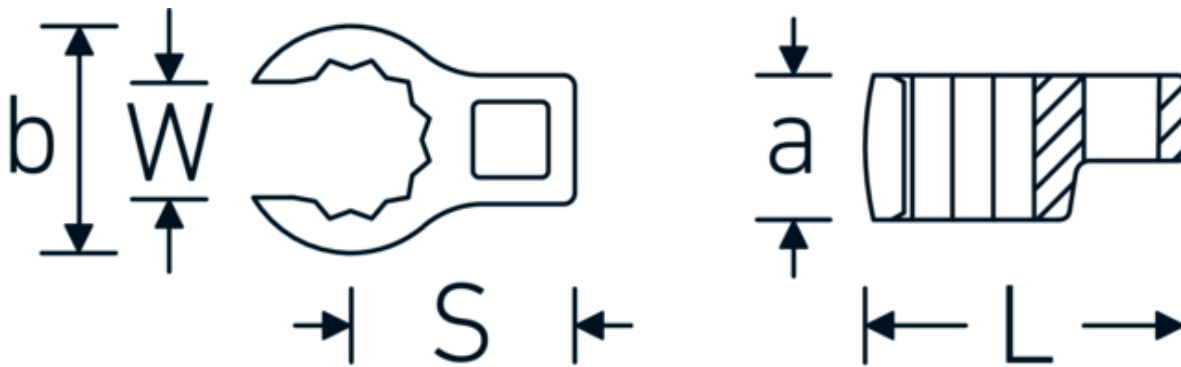

## CROW-RING spanner

440

Product no. 02190026  
GTIN 4018754003457  
Model 440 26

**Label.** 3/8 " CROW-RING spanner Spanner size 26mm L.49,3mm

- Features.**
- Chrome Alloy Steel, chrome plated
  - Caution! Modified settings on torque wrench

### Technical Drawing.

### Technical Attributes.

a	20 mm
Internal square drive (inch)	3/8 "
Width mm (b)	37,7 mm
Length mm (L)	49,3 mm
S	25,7 mm
Width across flats [mm]	26 mm
W	19 mm

## Variants.

Art. no.	Model no. (ERP)	Description	GTIN
01190008	440 8	1/4 " CROW-RING spanner Spanner size 8mm L.23,8mm	4018754149094
01190009	440 9	1/4 " CROW-RING spanner Spanner size 9mm L.28,5mm	4018754140985
01190010	440 10	1/4 " CROW-RING spanner Spanner size 10mm L.28,4mm	4018754000739
01190011	440 11	1/4 " CROW-RING spanner Spanner size 11mm L.28mm	4018754149100
01190012	440 12	1/4 " CROW-RING spanner Spanner size 12mm L.30,8mm	4018754000746
01190013	440 13	1/4 " CROW-RING spanner Spanner size 13mm L.32mm	4018754102099
01190014	440 14	1/4 " CROW-RING spanner Spanner size 14mm L.31,7mm	4018754000753
02190015	440 15	3/8 " CROW-RING spanner Spanner size 15mm L.36,5mm	4018754141029
02190016	440 16	3/8 " CROW-RING spanner Spanner size 16mm L.36,1mm	4018754003389
02190017	440 17	3/8 " CROW-RING spanner Spanner size 17mm L.39,2mm	4018754003396
02190018	440 18	3/8 " CROW-RING spanner Spanner size 18mm L.40,8mm	4018754003402
02190019	440 19	3/8 " CROW-RING spanner Spanner size 19mm L.40,5mm	4018754003419
02190020	440 20	3/8 " CROW-RING spanner Spanner size 20mm L.42,9mm	4018754141036
02190021	440 21	3/8 " CROW-RING spanner Spanner size 21mm L.42,8mm	4018754003426