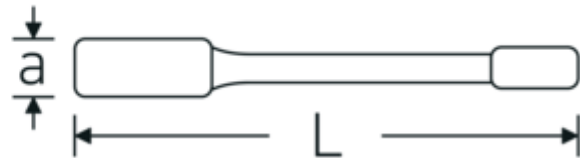

Impact ring wrench, metric

4205

Product no. **42050042**
GTIN **4018754024186**
Model **4205 42**

Label. Impact ring wrench Wrench size 42mm L.225mm

Technical Drawing.

Technical Attributes.

| | |
|---------------------|----------|
| a | 20,5 mm |
| Width mm (b) | 66 mm |
| DIN | DIN 7444 |
| Length mm (L) | 225 mm |
| Wrench width 1 [mm] | 42 mm |