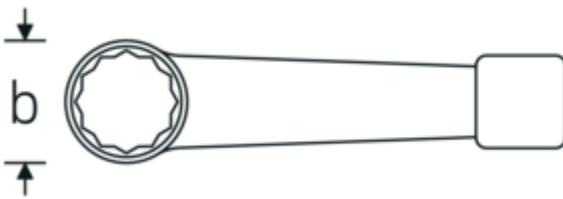

Impact ring wrench, metric

4205

Product no. **42050042**
GTIN **4018754024186**
Model **4205 42**

Label. Impact ring wrench Wrench size 42mm L.225mm

Technical Drawing.

Technical Attributes.

| | |
|---------------------|----------|
| a | 20,5 mm |
| Width mm (b) | 66 mm |
| DIN | DIN 7444 |
| Length mm (L) | 225 mm |
| Wrench width 1 [mm] | 42 mm |

Logistics data.

| | |
|-----------------------------------|--------------------------|
| Depth mm (IFS) | 230 |
| Width mm (IFS) | 66 |
| Height mm (IFS) | 20 |
| Length (packed, mm) | 231 |
| Width (packed, mm) | 67 |
| Height (packed, mm) | 21 |
| Volume (packed, dm ³) | 0.325017 dm ³ |
| Product no. | 42050042 |
| Weight (gross, kg) | 0,671 |
| Weight PAP (kg) | 0,000 |
| Weight PVC (kg) | 0,000 |
| GTIN | 4018754024186 |
| Country of origin | GERMANY |

| | | | |
|----------|----------|---|---------------|
| 42050180 | 4205 180 | Impact ring wrench Wrench size 180mm L.650mm | 4018754024537 |
| 42050210 | 4205 210 | Impact ring wrench Wrench size 210mm L.750mm | 4018754024575 |