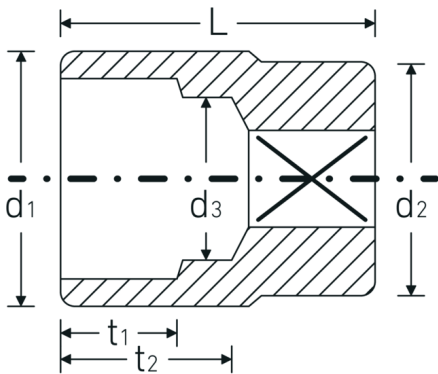

Sockets 3/4", inch

55a

Product no. **05410060**
GTIN **4018754009404**
Model **55 A 1 3/8**

Label.

3/4 " Socket Wrench size 1 3/8" L.59mm

Technical Drawing.

Technical Attributes.

Drive profile	bi-hex AS-Drive®
Internal square drive (inch)	3/4 "
d1	48,5 mm
d2	40 mm
d3	33,7 mm
Length mm (L)	59 mm
Wrench size [inch]	1 3/8 "
t1	24 mm
t2	32,7 mm

Logistics data.

Depth mm (IFS)	59
Width mm (IFS)	49
Height mm (IFS)	49
Length (packed, mm)	100
Width (packed, mm)	70
Height (packed, mm)	50
Volume (packed, dm ³)	0.35 dm ³
Product no.	05410060
Weight (gross, kg)	0,720

Variants.

Product no.	Model no. (ERP)	Description	GTIN
05410040	55 A 3/4	3/4 " Socket Wrench size 3/4" L.50mm	4018754127207
05410042	55 A 13/16	3/4 " Socket Wrench size 13/16" L.51mm	4018754127214
05410044	55 A 7/8	3/4 " Socket Wrench size 7/8" L.51mm	4018754009312
05410046	55 A 15/16	3/4 " Socket Wrench size 15/16" L.51mm	4018754009329
05410048	55 A 1	3/4 " Socket Wrench size 1" L.52mm	4018754009343
05410050	55 A 1 1/16	3/4 " Socket Wrench size 1 1/16" L.54mm	4018754009350
05410052	55 A 1 1/8	3/4 " Socket Wrench size 1 1/8" L.57mm	4018754009367
05410056	55 A 1 1/4	3/4 " Socket Wrench size 1 1/4" L.58mm	4018754009381
05410058	55 A 1 5/16	3/4 " Socket Wrench size 1 5/16" L.59mm	4018754009398
05410060	55 A 1 3/8	3/4 " Socket Wrench size 1 3/8" L.59mm	4018754009404
05410062	55 A 1 7/16	3/4 " Socket Wrench size 1 7/16" L.60mm	4018754009411
05410064	55 A 1 1/2	3/4 " Socket Wrench size 1 1/2" L.64mm	4018754009428
05410066	55 A 1 5/8	3/4 " Socket Wrench size 1 5/8" L.67mm	4018754009442
05410067	55 A 1 11/16	3/4 " Socket Wrench size 1 11/16" L.70mm	4018754009459
05410068	55 A 1 3/4	3/4 " Socket Wrench size 1 3/4" L.70mm	4018754009466
05410069	55 A 1 13/16	3/4 " Socket Wrench size 1 13/16" L.73mm	4018754009473
05410070	55 A 1 7/8	3/4 " Socket Wrench size 1 7/8" L.76mm	4018754009480
05410072	55 A 2	3/4 " Socket Wrench size 2" L.80mm	4018754009497