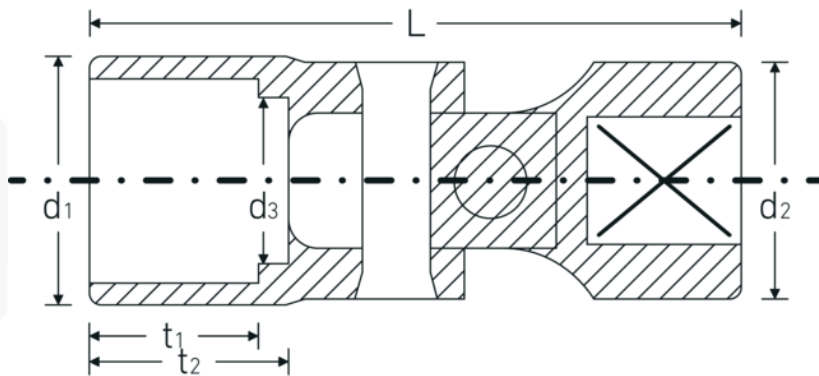

## UNIFLEX socket

47

Product no. **02040017**  
GTIN **4018754002535**  
Model **47 17**

**Label.** 3/8 " UNIFLEX socket Spanner size 17mm L.53,5mm

**Features.** • HPQ® heavy-duty steel, chrome-plated

## Technical Attributes.

Drive profile	bi-hex AS-Drive®
Internal square drive (inch)	3/8 "
d1	23 mm
d2	17,5 mm
d3	16 mm
Length mm (L)	53,5 mm
Width across flats [mm]	17 mm
t1	15 mm
t2	18,5 mm

## Logistics data.

Depth mm (IFS)	46
Width mm (IFS)	23
Height mm (IFS)	23
Length (packed, mm)	46
Width (packed, mm)	23
Height (packed, mm)	23
Volume (packed, dm3)	0.024334 dm3
Art. no.	02040017
Weight (gross, kg)	0,066
Weight PAP (kg)	0,000
Weight PVC (kg)	0,002
GTIN	4018754002535
Country of origin	GERMANY
Region of origin	Nordrhein-Westfalen
WEEE/ElektroG	nicht ear-pflichtig
Customs tariff no.	82042000
Packing standard	1
Weight	65 g

## Variants.

Art. no.	Model no. (ERP)	Description	GTIN
02040010	47 10	3/8 " UNIFLEX socket Spanner size 10mm L.45,5mm	4018754002467
02040011	47 11	3/8 " UNIFLEX socket Spanner size 11mm L.47,5mm	4018754002474
02040012	47 12	3/8 " UNIFLEX socket Spanner size 12mm L.48mm	4018754002481
02040013	47 13	3/8 " UNIFLEX socket Spanner size 13mm L.48mm	4018754002498
02040014	47 14	3/8 " UNIFLEX socket Spanner size 14mm L.48,5mm	4018754002504
02040015	47 15	3/8 " UNIFLEX socket Spanner size 15mm L.48,5mm	4018754002511
02040016	47 16	3/8 " UNIFLEX socket Spanner size 16mm L.51,5mm	4018754002528
02040017	47 17	3/8 " UNIFLEX socket Spanner size 17mm L.53,5mm	4018754002535