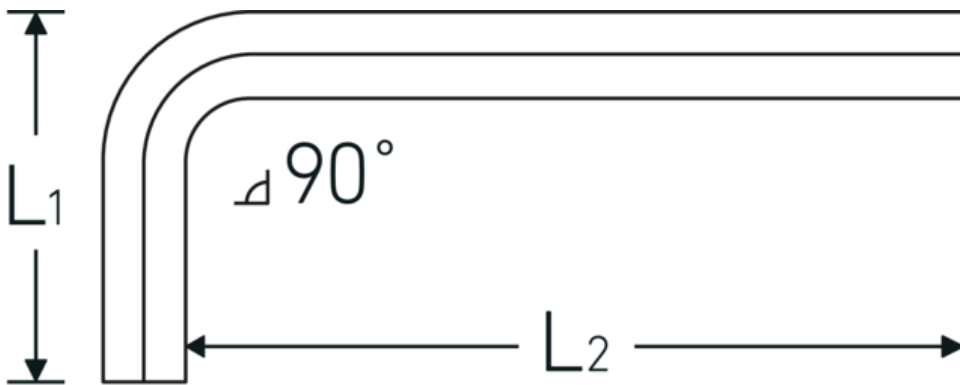

Hex key L-wrench

10760a

Product no. **43553004**
 GTIN **4018754332274**
 Model **10760a 1/16**
WINKELSCHRAUBENDREHER
SECHSKANT

Label.

Hex key L-wrench screwdriver Hex drive 1/16 L.15mm x 45mm

Technical Drawing.

Technical Attributes.

Drive profile	hex
External hex drive (inch)	1/16
L1	15 mm
L2	45 mm

Logistics data.

Depth mm (IFS)	46
Width mm (IFS)	15
Height mm (IFS)	2
Length (packed, mm)	170
Width (packed, mm)	100
Height (packed, mm)	3
Volume (packed, dm ³)	0.051 dm ³
Product no.	43553004
Weight (gross, kg)	0,012

Weight PAP (kg)	0,000
Weight PVC (kg)	0,004
GTIN	4018754332274
Country of origin	GERMANY
Region of origin	Nordrhein-Westfalen
WEEE/ElektroG	nicht ear-pflichtig
Customs tariff no.	82054000
Packing standard	10
Weight	1 g