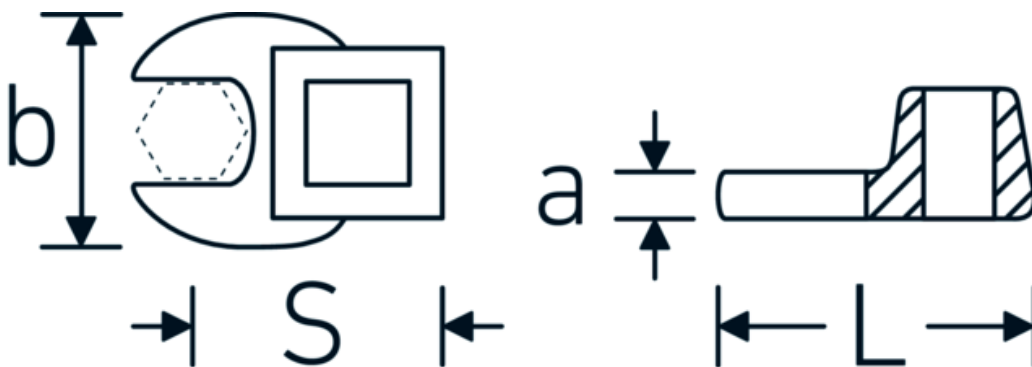

## CROW-FOOT wrench, metric

540

Product no. 02200019  
GTIN 4018754003563  
Model 540 19

**Label.** 3/8 " CROW-FOOT wrench Wrench size 19mm L.42,5mm

### Technical Drawing.

### Technical Attributes.

a	6,3 mm
Internal square drive (inch)	3/8 "
Width mm (b)	38 mm
Length mm (L)	42,5 mm
S	22,4 mm
Width across flats [mm]	19 mm

## Variants.

Product no.	Model no. (ERP)	Description	GTIN
01200008	540 8	1/4 " CROW-FOOT wrench Wrench size 8mm L.25,5mm	4018754149117
01200009	540 9	1/4 " CROW-FOOT wrench Wrench size 9mm L.25,5mm	4018754149124
01200010	540 10	1/4 " CROW-FOOT wrench Wrench size 10mm L.25,5mm	4018754149131
02200011	540 11	3/8 " CROW-FOOT wrench Wrench size 11mm L.32mm	4018754149414
02200012	540 12	3/8 " CROW-FOOT wrench Wrench size 12mm L.34,3mm	4018754003495
02200013	540 13	3/8 " CROW-FOOT wrench Wrench size 13mm L.34,3mm	4018754003501
02200014	540 14	3/8 " CROW-FOOT wrench Wrench size 14mm L.37,7mm	4018754003518
02200015	540 15	3/8 " CROW-FOOT wrench Wrench size 15mm L.37,7mm	4018754003525
02200016	540 16	3/8 " CROW-FOOT wrench Wrench size 16mm L.37,7mm	4018754003532
02200017	540 17	3/8 " CROW-FOOT wrench Wrench size 17mm L.42,5mm	4018754003549
02200018	540 18	3/8 " CROW-FOOT wrench Wrench size 18mm L.42,5mm	4018754003556
02200019	540 19	3/8 " CROW-FOOT wrench Wrench size 19mm L.42,5mm	4018754003563
02200020	540 20	3/8 " CROW-FOOT wrench Wrench size 20mm L.42,4mm	4018754141067
02200021	540 21	3/8 " CROW-FOOT wrench Wrench size 21mm L.44,5mm	4018754003570
02200022	540 22	3/8 " CROW-FOOT wrench Wrench size 22mm L.44,5mm	4018754003587