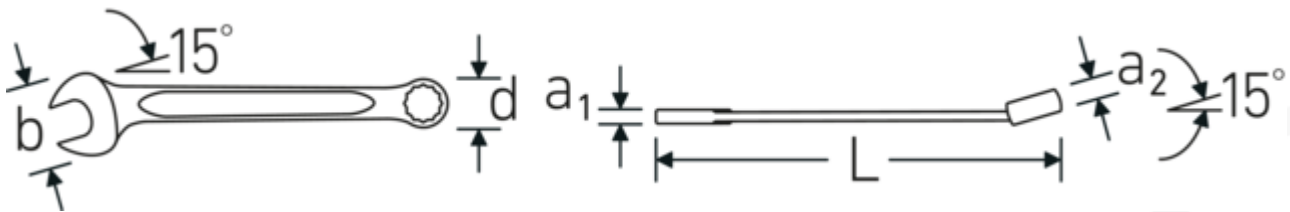

Combination wrench set OPEN BOX, metric

OPEN BOX 13

Product no. **96400809**
GTIN **4018754323265**
Model **OPEN BOX 13/5**

Label.

Combination wrench set OPEN BOX 13/5 8-19 5

Technical Drawing.

Technical Attributes.

Number of tools	5
Range	8-19
DIN	DIN 3113 Form A / ISO 7738 Form A
Jaw angle	15 °
No.	13/5

Logistics data.

Depth mm (IFS)	235
Width mm (IFS)	75
Height mm (IFS)	25
Length (packed, mm)	235
Width (packed, mm)	75
Height (packed, mm)	25
Volume (packed, dm ³)	0.440625 dm ³
Product no.	96400809
Weight (gross, kg)	0,398
Weight PAP (kg)	0,040
Weight PVC (kg)	0,000
GTIN	4018754323265

Country of origin	GERMANY
Region of origin	Nordrhein-Westfalen
WEEE/ElektroG	nicht ear-pflichtig
Customs tariff no.	82041100
Packing standard	1
Weight	398 g

Variants.

Product no.	Art. no. (ERP)	Description	GTIN
96400809	OPEN BOX 13/5	Combination wrench set OPEN BOX 13/5 8-19 5	4018754323265
96400808	OPEN BOX 13/10 KT	Combination wrench set OPEN BOX 13/10 KT 8-19 10	4018754080649
96400816	OPEN BOX 13/16	Combination wrench set OPEN BOX 13/16 7-24 16	4018754122905
96400805	OPEN BOX 13/26	Combination wrench set OPEN BOX 13/26 6-32 26	4018754080618