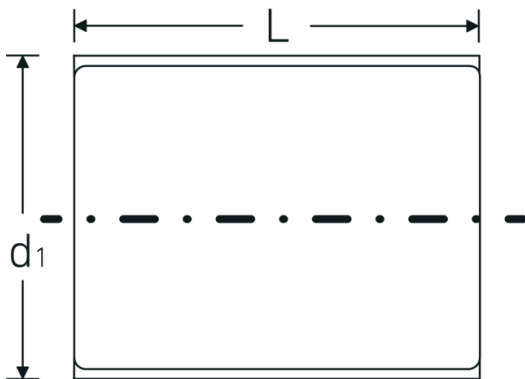

### 12171 VDE

Product no. **02380013**  
 GTIN **4018754253517**  
 Model **12171 VDE-13**

**Label.** 3/8 " VDE socket Wrench size 13mm L.48mm

## Technical Drawing.

## Technical Attributes.

Drive profile	bi-hex AS-Drive®
Internal square drive (inch)	3/8 "
d1	23 mm
DIN	DIN EN 60900
Length mm (L)	48 mm
Width across flats [mm]	13 mm

## Logistics data.

Depth mm (IFS)	46
Width mm (IFS)	22
Height mm (IFS)	22
Length (packed, mm)	60
Width (packed, mm)	35
Height (packed, mm)	35
Volume (packed, dm3)	0.0735 dm3
Product no.	02380013
Weight (gross, kg)	0,040