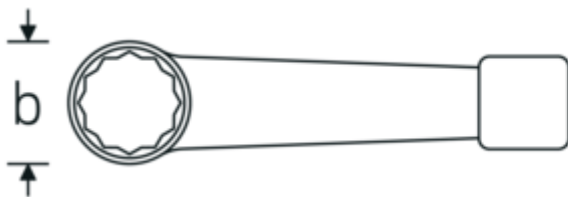

Impact ring spanner, metric

4205

Product no. **42050038**
GTIN **4018754024155**
Model **4205 38**

Label. Striking face ring spanner Spanner size 38mm L.205mm

Features.

- DIN 7444
- special steel, grey

Advantages.

DIN 7444.

Technical Drawing.

Technical Attributes.

a	19,5 mm
Width mm (b)	60 mm
DIN	DIN 7444
Length mm (L)	205 mm
Spanner width 1 [mm]	38 mm

Logistics data.

Depth mm (IFS)	205
Width mm (IFS)	58
Height mm (IFS)	18
Length (packed, mm)	205
Width (packed, mm)	58
Height (packed, mm)	18

Volume (packed, dm3)	0.21402 dm3
Art. no.	42050038
Weight (gross, kg)	0,500
Weight PAP (kg)	0,000
Weight PVC (kg)	0,000
GTIN	4018754024155
Country of origin	GERMANY
Region of origin	Nordrhein-Westfalen
WEEE/ElektroG	nicht ear-pflichtig
Customs tariff no.	82041100
Packing standard	1
Weight	500 g