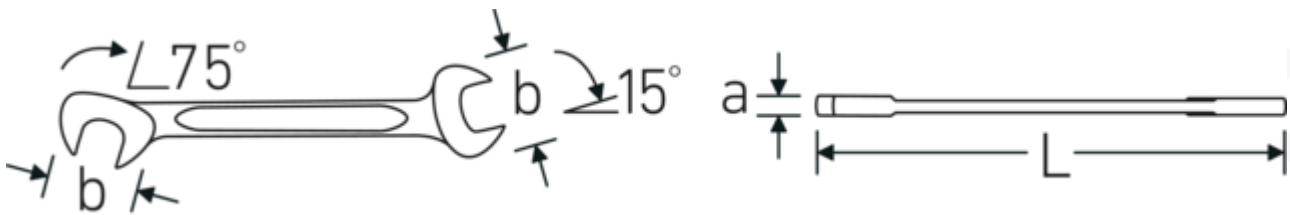

Small double-open ended spanner
ELECTRIC, inch

ELECTRIC 12a

Product no. **40461212**
GTIN **4018754019939**
Model **ELECTRIC 12a 3/16**

Label. Double open-ended spanner, small Spanner size 3/16 " L.70mm

- Features.**
- spanners with equal widths across flats
 - straight design, jaw position 15° and 75°
 - sturdy, slim and lightweight intelligent design
 - high bending strength due to double T-profile
 - STAHLWILLE's round finish ensures a surface that is pleasant to the skin and has a good grip
 - extremely sturdy, exceptionally durable
 - drop-forged, hardened and cooled in oil bath
 - chrome-alloy steel, chrome plated

Technical Drawing.

Technical Attributes.

a	2 mm
Width mm (b)	10,5 mm
Length mm (L)	70 mm
Jaw angle	15/75 °
Spanner width 1 [inch]	3/16 "

Logistics data.

Depth mm (IFS)	70
Width mm (IFS)	11
Height mm (IFS)	2
Length (packed, mm)	70
Width (packed, mm)	40

Spanner width s 2 [inch]	3/16 "	Height (packed, mm)	7
		Volume (packed, dm3)	0.0196 dm3
		Art. no.	40461212
		Weight (gross, kg)	0,053
		Weight PAP (kg)	0,000
		Weight PVC (kg)	0,002
		GTIN	4018754019939
		Country of origin	GERMANY
		Region of origin	Nordrhein-Westfalen
		WEEE/ElektroG	nicht ear-pflichtig
		Customs tariff no.	82041100
		Packing standard	10
		Weight	5 g