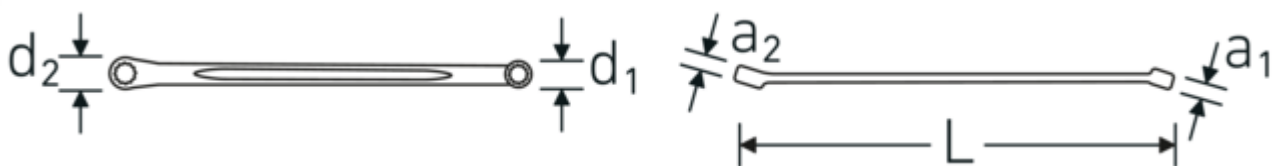

Double-ended ring spanner, metric, extra long

220

Product no. **41031719**
GTIN **4018754140404**
Model **220 17 x 19**

Label. Double-ended ring spanner Spanner size 17 x 19 mm L.365mm

Features.

- extra long
- 15° angled
- HPQ® high performance steel, chrome plated

Advantages.

Extra long

Product highlights.

Technical Drawing.

Technical Attributes.

a1	11 mm
a2	12 mm
Drive profile	bi-hex AS-Drive®
d1	25 mm
d2	27,5 mm
Length mm (L)	365 mm
Spanner width 1 [mm]	17 mm
Ring position	15 °
Spanner width 2 [mm]	19 mm

Logistics data.

Depth mm (IFS)	363
Width mm (IFS)	28
Height mm (IFS)	17
Length (packed, mm)	390
Width (packed, mm)	100
Height (packed, mm)	28
Volume (packed, dm3)	1.092 dm3
Art. no.	41031719
Weight (gross, kg)	1,515
Weight PAP (kg)	0,000
Weight PVC (kg)	0,011
GTIN	4018754140404
Country of origin	GERMANY
Region of origin	Nordrhein-Westfalen
WEEE/ElektroG	nicht ear-pflichtig
Customs tariff no.	82041100
Packing standard	5
Weight	296 g

Variants.

Art. no.	Art. no. (ERP)	Description	GTIN
41035507	220 5,5 x 7	Double-ended ring spanner Spanner size 5.5 x 7 mm L.185mm	4018754139286
41030608	220 6 x 8	Double-ended ring spanner Spanner size 6 x 8 mm L.205mm	4018754139279
41030911	220 9 x 11	Double-ended ring spanner Spanner size 9 mm L.250mm	4018754140367
41031011	220 10 x 11	Double-ended ring spanner Spanner size 10 x 11 mm L.250mm	4018754140374
41031214	220 12 x 14	Double-ended ring spanner Spanner size 12 x 14 mm L.290mm	4018754140381
41031314	220 13 x 14	Double-ended ring spanner Spanner size 13 x 14 mm L.290mm	4018754140398
41031719	220 17 x 19	Double-ended ring spanner Spanner size 17 x 19 mm L.365mm	4018754140404
41031819	220 18 x 19	Double-ended ring spanner Spanner size 18 x 19 mm L.365mm	4018754140411