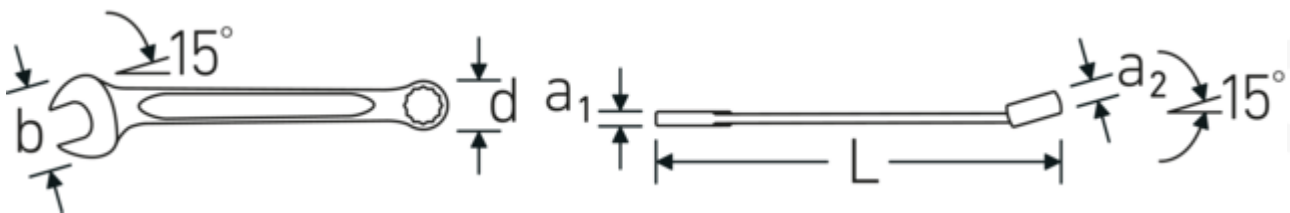

Combination spanner OPEN BOX, inch
OPEN BOX 13a

Product no. **40486262**
GTIN **4018754020317**
Model **OPEN BOX 13a 1 7/16**

Label. Combination spanner OPEN BOX long Spanner size 1 7/16 " L.461mm

Features. • Chrome Alloy Steel, chrome plated

Advantages.

Made in Germany – STAHLWILLE Combination spanner OPEN BOX, inch , open end 15 °angled, length 461 mm, DIN 3113 Form A / ISO 7738 Form A, , 40486262.

Technical Drawing.

Technical Attributes.

a1	10 mm
a2	18 mm
Width mm (b)	80 mm
d	51,4 mm

Logistics data.

Depth mm (IFS)	461
Width mm (IFS)	80
Height mm (IFS)	10
Length (packed, mm)	465
Width (packed, mm)	80

DIN	DIN 3113 Form A / ISO 7738 Form A	Height (packed, mm)	10
Length mm (L)	461 mm	Volume (packed, dm³)	0.372 dm ³
Jaw angle	15 °	Art. no.	40486262
Ring position	15 °	Weight (gross, kg)	0,760
Spanner width 1 [inch]	1 7/16 "	Weight PAP (kg)	0,000
Spanner width s 2 [inch]	1 7/16 "	Weight PVC (kg)	0,017
		GTIN	4018754020317
		Country of origin	GERMANY
		Region of origin	Nordrhein-Westfalen
		WEEE/ElektroG	nicht ear-pflichtig
		Customs tariff no.	82041100
		Packing standard	1
		Weight	760 g