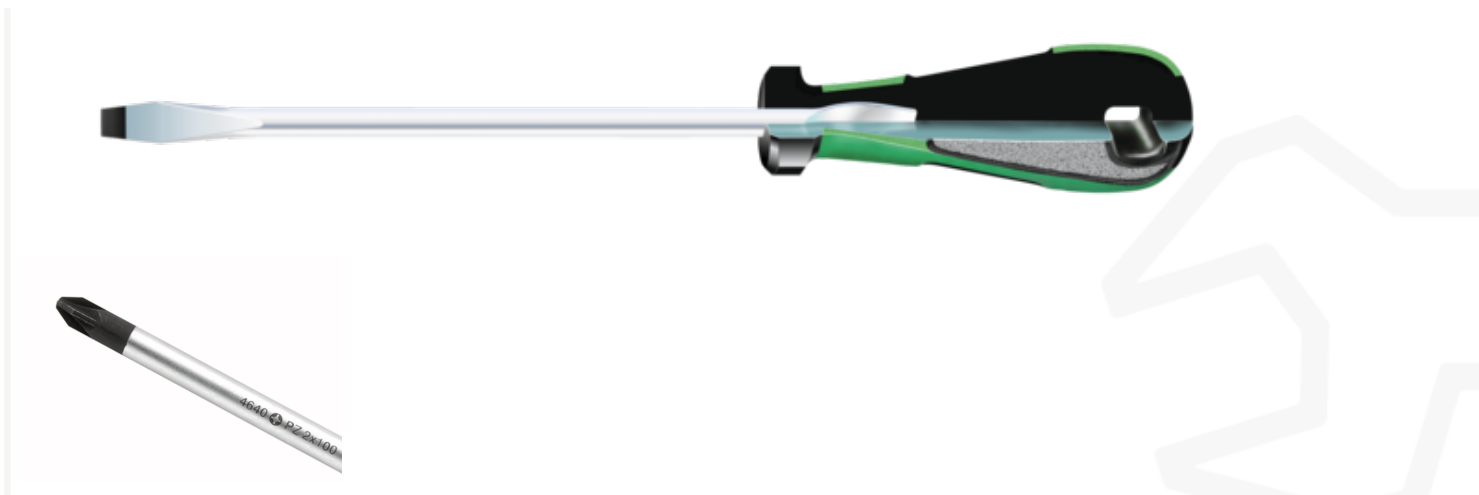

Slotted screwdriver DRALL+

4621

Product no. 46213080
GTIN 4018754277261
Model 4621 5 1,2X 8,0X160
SCHLITZSCHRAUBENDREHER
MIT DRALL-GRIFF

Label.

Slotted screwdriver DRALL+ 1,2mm x 8,0mm L.160mm

Product highlights.

Technical Drawing.

Technical Attributes.

a	1,2 mm
Drive profile	Slot
Width mm (b)	8,0 mm
Size	5
L1	160 mm
L2	275 mm

Logistics data.

Depth mm (IFS)	285
Width mm (IFS)	35
Height mm (IFS)	35
Length (packed, mm)	305
Width (packed, mm)	115
Height (packed, mm)	85
Volume (packed, dm3)	2.981375 dm3
Product no.	46213080
Weight (gross, kg)	1,306
Weight PAP (kg)	0,100
Weight PVC (kg)	0,000
GTIN	4018754277261
Country of origin	GERMANY
Region of origin	Nordrhein-Westfalen
WEEE/ElektroG	nicht ear-pflichtig
Customs tariff no.	82054000
Packing standard	10
Weight	117 g

46213100 4621 6 1,6X10,0X180
SCHLITZSCHRAUBENDREHER
MIT DRALL-GRIFF

Slotted screwdriver DRALL+ 1,6mm x
10,0mm L.180mm

4018754277278

GTIN-Code.