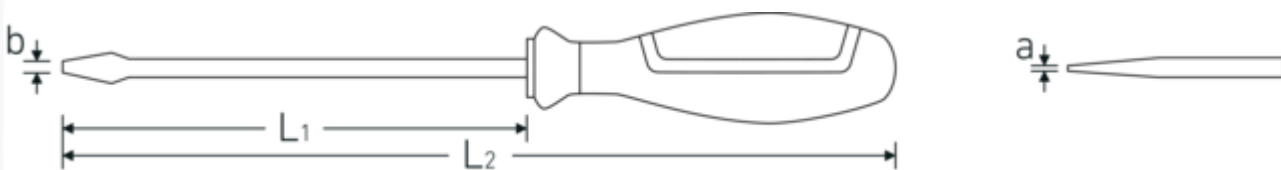

Slotted screwdriver DRALL+

4621

Product no. 46213080
GTIN 4018754277261
Model 4621 5 1,2X 8,0X160
SCHLITZSCHRAUBENDREHER
MIT DRALL-GRIFF

Label.

Slotted screwdriver DRALL+ 1,2mm x 8,0mm L.160mm

Product highlights.

Technical Drawing.

Technical Attributes.

a	1,2 mm
Drive profile	Slot
Width mm (b)	8,0 mm
Size	5
L1	160 mm
L2	275 mm

Logistics data.

Depth mm (IFS)	285
Width mm (IFS)	35
Height mm (IFS)	35
Length (packed, mm)	305
Width (packed, mm)	115
Height (packed, mm)	85
Volume (packed, dm3)	2.981375 dm3
Product no.	46213080
Weight (gross, kg)	1,306
Weight PAP (kg)	0,100
Weight PVC (kg)	0,000
GTIN	4018754277261
Country of origin	GERMANY
Region of origin	Nordrhein-Westfalen
WEEE/ElektroG	nicht ear-pflichtig
Customs tariff no.	82054000
Packing standard	10
Weight	117 g