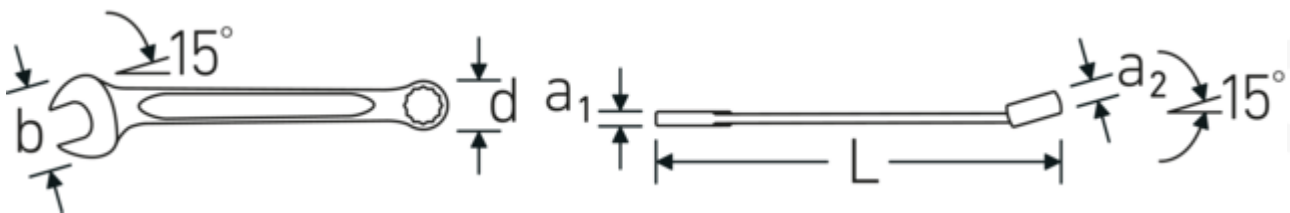

Combination spanner OPEN BOX, inch
OPEN BOX 13a

Product no. **40481313**
GTIN **4018754020065**
Model **OPEN BOX 13a 13/64**

Label. Combination spanner OPEN BOX long Spanner size 13/64 " L.95mm

Features. • Chrome Alloy Steel, chrome plated

Advantages.

Made in Germany – STAHLWILLE Combination spanner OPEN BOX, inch , open end 15 °angled, length 95 mm, DIN 3113 Form A / ISO 7738 Form A, , 40481313.

Technical Drawing.

Technical Attributes.

a1	3 mm
a2	3,2 mm
Width mm (b)	14 mm
d	9,8 mm

Logistics data.

Depth mm (IFS)	95
Width mm (IFS)	14
Height mm (IFS)	5
Length (packed, mm)	97
Width (packed, mm)	15

DIN	DIN 3113 Form A / ISO 7738 Form A	Height (packed, mm)	18
Length mm (L)	95 mm	Volume (packed, dm³)	0.02619 dm ³
Jaw angle	15 °	Art. no.	40481313
Ring position	15 °	Weight (gross, kg)	0,054
Spanner width 1 [inch]	13/64 "	Weight PAP (kg)	0,000
Spanner width s 2 [inch]	13/64 "	Weight PVC (kg)	0,003
		GTIN	4018754020065
		Country of origin	GERMANY
		Region of origin	Nordrhein-Westfalen
		WEEE/ElektroG	nicht ear-pflichtig
		Customs tariff no.	82041100
		Packing standard	5
		Weight	10 g