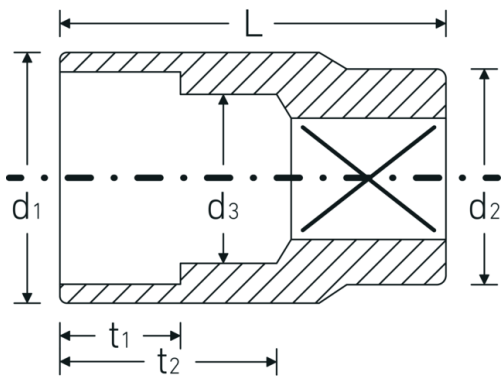

## Technical Drawing.

## Technical Attributes.

Drive profile	bi-hex AS-Drive®
Internal square drive (inch)	3/8 "
d1	13 mm
d2	16,5 mm
d3	8 mm
DIN	DIN 3124 / ISO 2725-1, ASME B 107.5M, DIN EN 3709
Length mm (L)	25 mm
Width across flats [mm]	9 mm

## Logistics data.

Depth mm (IFS)	23
Width mm (IFS)	17
Height mm (IFS)	17
Length (packed, mm)	86
Width (packed, mm)	35
Height (packed, mm)	24
Volume (packed, dm3)	0.07224 dm3
Product no.	02010009
Weight (gross, kg)	0,190

## Variants.

Product no.	Model no. (ERP)	Description	GTIN
02010007	45 7	3/8 " Socket Wrench size 7mm L.24mm	4018754001903
02010008	45 8	3/8 " Socket Wrench size 8mm L.25mm	4018754001910
02010009	45 9	3/8 " Socket Wrench size 9mm L.25mm	4018754001927
02010010	45 10	3/8 " Socket Wrench size 10mm L.27mm	4018754001934
02010011	45 11	3/8 " Socket Wrench size 11mm L.27mm	4018754001941
02010012	45 12	3/8 " Socket Wrench size 12mm L.28mm	4018754001958
02010013	45 13	3/8 " Socket Wrench size 13mm L.30mm	4018754001965
02010014	45 14	3/8 " Socket Wrench size 14mm L.30mm	4018754001972
02010015	45 15	3/8 " Socket Wrench size 15mm L.31mm	4018754001989
02010016	45 16	3/8 " Socket Wrench size 16mm L.31mm	4018754001996
02010017	45 17	3/8 " Socket Wrench size 17mm L.31mm	4018754002009
02010018	45 18	3/8 " Socket Wrench size 18mm L.32mm	4018754002016
02010019	45 19	3/8 " Socket Wrench size 19mm L.32mm	4018754002023
02010020	45 20	3/8 " Socket Wrench size 20mm L.34mm	4018754002030
02010021	45 21	3/8 " Socket Wrench size 21mm L.34mm	4018754002047
02010022	45 22	3/8 " Socket Wrench size 22mm L.35mm	4018754002054
02010024	45 24	3/8 " Socket Wrench size 24mm L.35mm	4018754149148