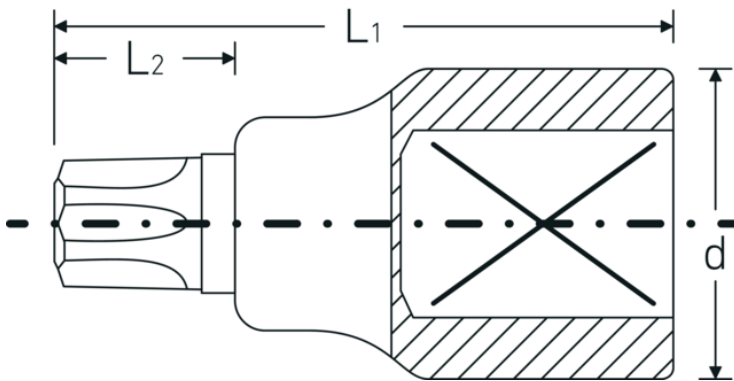

TORX® screwdriver sockets 3/4"

59TX

Product no. **05100100**
GTIN **4018754132218**
Model **59TX T100**

Label. 3/4 " Screwdriver socket L.80mm

Technical Drawing.

Technical Attributes.

Drive profile	TORX®
Internal square drive (inch)	3/4 "
d	40 mm
Size of output profile	T100
L1	80 mm
L2	25 mm

Logistics data.

Depth mm (IFS)	80
Width mm (IFS)	40
Height mm (IFS)	40
Length (packed, mm)	90
Width (packed, mm)	50
Height (packed, mm)	41
Volume (packed, dm ³)	0.1845 dm ³
Product no.	05100100
Weight (gross, kg)	0,476

Weight PAP (kg)	0,000
Weight PVC (kg)	0,002
GTIN	4018754132218
Country of origin	GERMANY
Region of origin	Nordrhein-Westfalen
WEEE/ElektroG	nicht ear-pflichtig
Customs tariff no.	82042000
Packing standard	1
Weight	474 g

Variants.

Product no.	Model no. (ERP)	Description	GTIN
05100060	59TX T 60	3/4 " Screwdriver socket L.80mm	4018754132171
05100070	59TX T 70	3/4 " Screwdriver socket L.80mm	4018754132188
05100080	59TX T 80	3/4 " Screwdriver socket L.80mm	4018754132195
05100090	59TX T 90	3/4 " Screwdriver socket L.80mm	4018754132201
05100100	59TX T100	3/4 " Screwdriver socket L.80mm	4018754132218