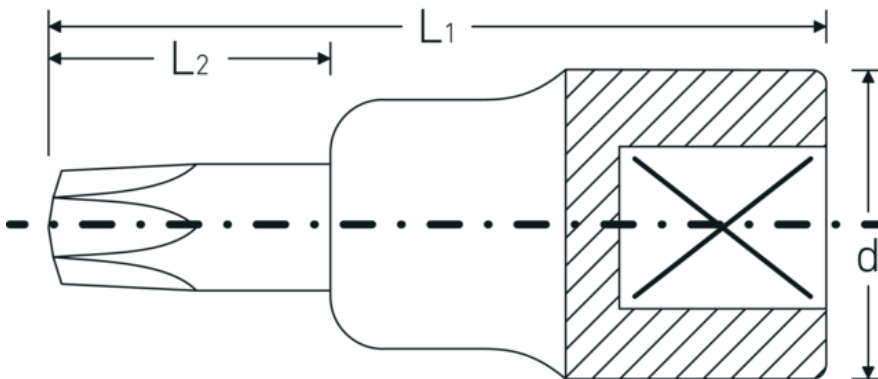

**TORX® screwdriver sockets 1/2", with  
drill hole**

**54TXB**

Product no. **03110030**  
GTIN **4018754102013**  
Model **54 TXB T 30**

**Label.** 1/2 " Screwdriver socket L.55mm

**Technical Drawing.**

**Technical Attributes.**

|                              |         |
|------------------------------|---------|
| Drive profile                | TORX®   |
| Internal square drive (inch) | 1/2 "   |
| d                            | 22,7 mm |
| Size of output profile       | T30     |
| L1                           | 55 mm   |
| L2                           | 17 mm   |

**Logistics data.**

|                      |            |
|----------------------|------------|
| Depth mm (IFS)       | 55         |
| Width mm (IFS)       | 23         |
| Height mm (IFS)      | 23         |
| Length (packed, mm)  | 105        |
| Width (packed, mm)   | 100        |
| Height (packed, mm)  | 23         |
| Volume (packed, dm3) | 0.2415 dm3 |
| Product no.          | 03110030   |
| Weight (gross, kg)   | 0,345      |