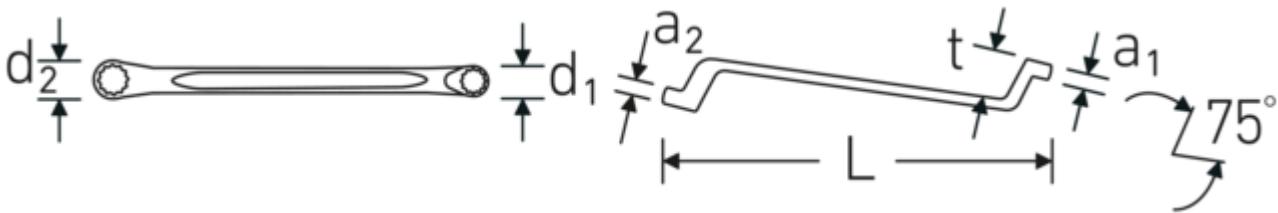

Double ring wrench
StahlwilleSTABIL®, inch, deep offset

StahlwilleSTABIL® 20a

Product no. **41443842**
GTIN **4018754022502**
Model **20a 11/16 x 13/16**

Label. Double ring wrench Wrench size 11/16 x 13/16 " L.300mm

Technical Drawing.

Technical Attributes.

a1	12 mm
a2	13 mm
Drive profile	bi-hex AS-Drive®
d1	25,3 mm
d2	30,7 mm
Length mm (L)	300 mm
Ring position	75 °
Wrench width 1 [inch]	11/16 "
Wrench width s 2 [inch]	13/16 "
t	31 mm

Logistics data.

Depth mm (IFS)	312
Width mm (IFS)	31
Height mm (IFS)	31
Length (packed, mm)	325
Width (packed, mm)	93
Height (packed, mm)	36
Volume (packed, dm3)	1.0881 dm3
Product no.	41443842
Weight (gross, kg)	1,475
Weight PAP (kg)	0,000
Weight PVC (kg)	0,014
GTIN	4018754022502

Country of origin	GERMANY
Region of origin	Nordrhein-Westfalen
WEEE/ElektroG	nicht ear-pflichtig
Customs tariff no.	82041100
Packing standard	5
Weight	280 g

Variants.

Product no.	Art. no. (ERP)	Description	GTIN
41441620	20a 1/4 x 5/16	Double ring wrench Wrench size 1/4 x 5/16 " L.180mm	4018754022410
41442428	20a 3/8 x 7/16	Double ring wrench Wrench size 3/8 x 7/16 " L.200mm	4018754022427
41443234	20a 1/2 x 9/16	Double ring wrench Wrench size 1/2 x 9/16 " L.220mm	4018754022441
41443436	20a 9/16 x 5/8	Double ring wrench Wrench size 9/16 " L.245mm	4018754022458
41443538	20a 19/32 x 11/16	Double ring wrench Wrench size 19/32 " L.255mm	4018754022465
41443640	20a 5/8 x 3/4	Double ring wrench Wrench size 5/8 " L.270mm	4018754022489
41443842	20a 11/16 x 13/16	Double ring wrench Wrench size 11/16 x 13/16 " L.300mm	4018754022502
41444044	20a 3/4 x 7/8	Double ring wrench Wrench size 3/4 x 7/8 " L.300mm	4018754022519
41444142	20a 25/32 x 13/16	Double ring wrench Wrench size 25/32 " L.300mm	4018754022526
41444446	20a 7/8 x 15/16	Double ring wrench Wrench size 7/8 " L.330mm	4018754022540
41444648	20a 15/16 x 1	Double ring wrench Wrench size 15/16 " L.330mm	4018754022557
41445258	20a 1 1/8 x 1 5/16	Double ring wrench Wrench size 1 1/8 x 1 5/16 " L.365mm	4018754022588