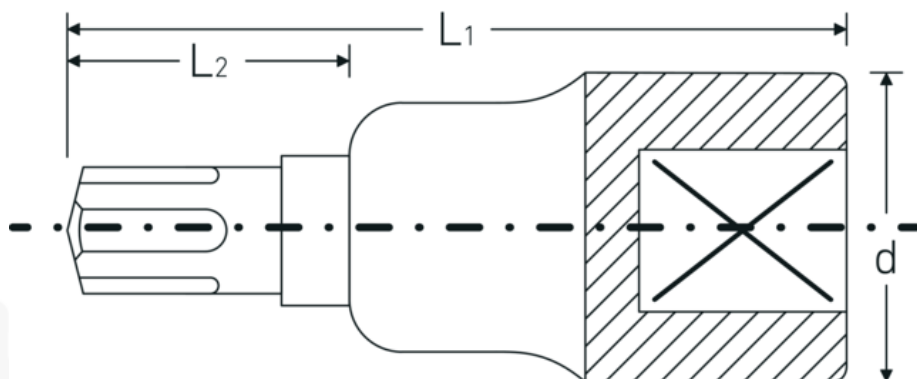

## Screwdriver socket

54CV

Product no. **03090016**  
GTIN **4018754006632**  
Model **54 CV M 16**

**Label.** 1/2 " Screwdriver socket Ribe-CV® L.63mm

- Features.**
- For spline socket screws (RIBE-CV®)
  - Chrome-alloy steel, chrome plated

## Technical Drawing.

## Technical Attributes.

Internal square drive (inch)	1/2 "
d	27,5 mm

## Logistics data.

Depth mm (IFS)	63
Width mm (IFS)	28

<b>Size of output profile</b>	M16	<b>Height mm (IFS)</b>	28
<b>L1</b>	63 mm	<b>Length (packed, mm)</b>	80
<b>L2</b>	23 mm	<b>Width (packed, mm)</b>	65
		<b>Height (packed, mm)</b>	50
		<b>Volume (packed, dm3)</b>	0.26 dm3
		<b>Art. no.</b>	03090016
		<b>Weight (gross, kg)</b>	0,815
		<b>Weight PAP (kg)</b>	0,000
		<b>Weight PVC (kg)</b>	0,006
		<b>GTIN</b>	4018754006632
		<b>Country of origin</b>	GERMANY
		<b>Region of origin</b>	Nordrhein-Westfalen
		<b>WEEE/ElektroG</b>	nicht ear-pflichtig
		<b>Customs tariff no.</b>	82042000
		<b>Packing standard</b>	5
		<b>Weight</b>	163 g