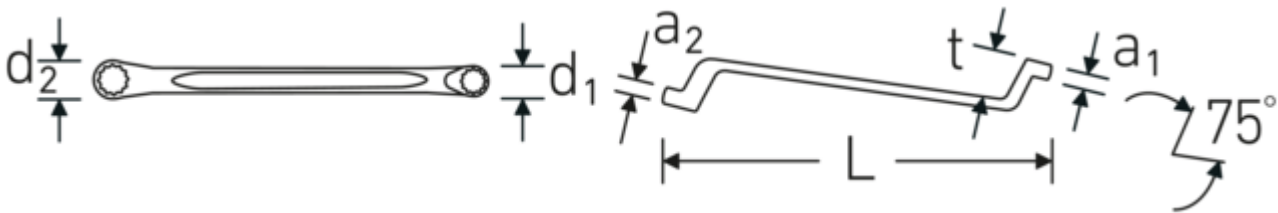

**Double ring wrench**  
**StahlwilleSTABIL®, inch, deep offset**

**StahlwilleSTABIL® 20a**

Product no. **41443436**  
GTIN **4018754022458**  
Model **20a 9/16 x 5/8**

**Label.** Double ring wrench Wrench size 9/16 " L.245mm

**Technical Drawing.**

**Technical Attributes.**

a1	10 mm
a2	12 mm
Drive profile	bi-hex AS-Drive®
d1	21,3 mm
d2	25,3 mm
Length mm (L)	245 mm
Ring position	75 °
Wrench width 1 [inch]	9/16 "
Wrench width s 2 [inch]	5/8 "
t	27 mm

**Logistics data.**

Depth mm (IFS)	255
Width mm (IFS)	26
Height mm (IFS)	30
Length (packed, mm)	265
Width (packed, mm)	80
Height (packed, mm)	55
Volume (packed, dm3)	1.166 dm3
Product no.	41443436
Weight (gross, kg)	1,680
Weight PAP (kg)	0,000
Weight PVC (kg)	0,013
GTIN	4018754022458

## Variants.

Product no.	Art. no. (ERP)	Description	GTIN
41441620	20a 1/4 x 5/16	Double ring wrench Wrench size 1/4 x 5/16 " L.180mm	4018754022410
41442428	20a 3/8 x 7/16	Double ring wrench Wrench size 3/8 x 7/16 " L.200mm	4018754022427
41443234	20a 1/2 x 9/16	Double ring wrench Wrench size 1/2 x 9/16 " L.220mm	4018754022441
41443436	20a 9/16 x 5/8	Double ring wrench Wrench size 9/16 " L.245mm	4018754022458
41443538	20a 19/32 x 11/16	Double ring wrench Wrench size 19/32 " L.255mm	4018754022465
41443640	20a 5/8 x 3/4	Double ring wrench Wrench size 5/8 " L.270mm	4018754022489
41443842	20a 11/16 x 13/16	Double ring wrench Wrench size 11/16 x 13/16 " L.300mm	4018754022502
41444044	20a 3/4 x 7/8	Double ring wrench Wrench size 3/4 x 7/8 " L.300mm	4018754022519
41444142	20a 25/32 x 13/16	Double ring wrench Wrench size 25/32 " L.300mm	4018754022526
41444446	20a 7/8 x 15/16	Double ring wrench Wrench size 7/8 " L.330mm	4018754022540
41444648	20a 15/16 x 1	Double ring wrench Wrench size 15/16 " L.330mm	4018754022557
41445258	20a 1 1/8 x 1 5/16	Double ring wrench Wrench size 1 1/8 x 1 5/16 " L.365mm	4018754022588