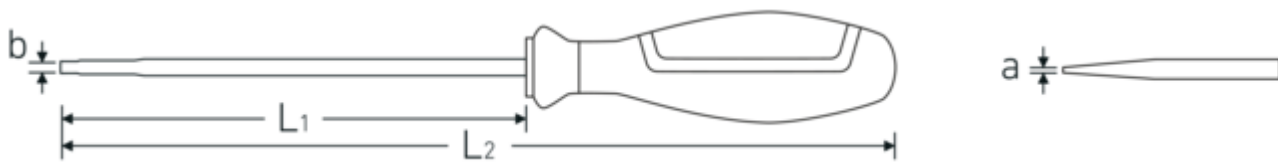

Technical Drawing.

Technical Attributes.

a	1,2 mm
Drive profile	Slot
Width mm (b)	8,0 mm
DIN	DIN EN 60900
Size	7
L1	175 mm
L2	300 mm

Logistics data.

Depth mm (IFS)	301
Width mm (IFS)	35
Height mm (IFS)	35
Length (packed, mm)	305
Width (packed, mm)	115
Height (packed, mm)	82
Volume (packed, dm³)	2.87615 dm³
Product no.	46603080
Weight (gross, kg)	1,800
Weight PAP (kg)	0,137
Weight PVC (kg)	0,000
GTIN	4018754279050
Country of origin	GERMANY
Region of origin	Nordrhein-Westfalen
WEEE/ElektroG	nicht ear-pflichtig
Customs tariff no.	82054000
Packing standard	10
Weight	170 g

Variants.

Product no.	Art. no. (ERP)	Description	GTIN
46603025	4660 VDE 1 0,4X 2,5X 75 VDE SCHLITZSCHRAUBENDREHER MIT DRALL-GRIFF	VDE electrician's slotted screwdriver DRALL+ 0,4mm x 2,5mm L.75mm	4018754278992
46603030	4660 VDE 2 0,5X 3,0X100 VDE SCHLITZSCHRAUBENDREHER MIT DRALL-GRIFF	VDE electrician's slotted screwdriver DRALL+ 0,5mm x 3,0mm L.100mm	4018754279005
46603035	4660 VDE 3 0,6X 3,5X100 VDE SCHLITZSCHRAUBENDREHER MIT DRALL-GRIFF	VDE electrician's slotted screwdriver DRALL+ 0,6mm x 3,5mm L.100mm	4018754279012