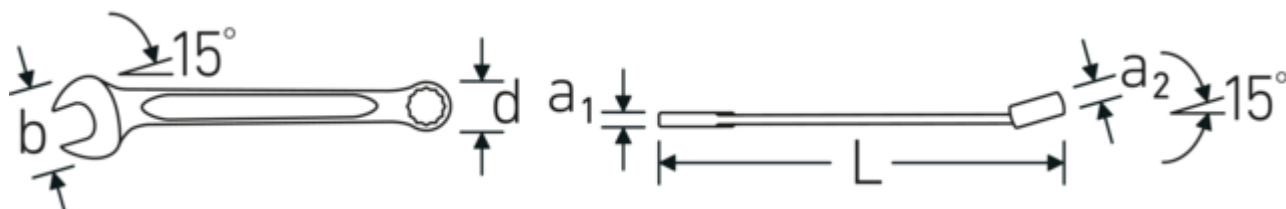

Technologies and features.

Double T-profile

Our combination and ring spanners have an additional recess in the middle of the tool. Similar to the principle of a double T-beam, this provides a tremendous load capacity and maximum strength whilst reducing weight.

Offset Shaft Design

Our spanners are specially designed with additional reinforcement in the load zones where the greatest amount of force is transmitted - namely where the jaw meets the shank - in order to prevent deformation.

Technical Attributes.

a1	11 mm
a2	19 mm
Drive profile	bi-hex AS-Drive®
Width mm (b)	88 mm
d	57,8 mm
DIN	DIN 3113 Form A / ISO 7738 Form A
Length mm (L)	480 mm
Jaw angle	15 °
Spanner width 1 [mm]	41 mm
Ring position	15 °
Spanner width 2 [mm]	41 mm
t	1 mm