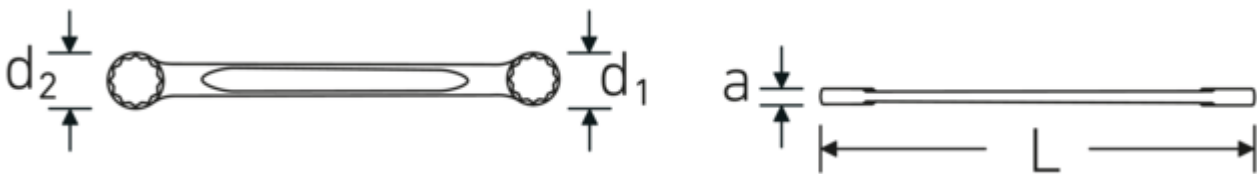

Double-ended ring spanner, metric

StahlwilleSTABIL®21

Product no. **41051719**
 GTIN **4018754021338**
 Model **21 17 x 19**

Label. Double-ended ring spanner Spanner size 17 x 19 mm L.185mm

Features. StahlwilleSTABIL®

- straight
- DIN 837/ISO 10103
- Chrome Alloy Steel, chrome plated

Advantages.

Straight

Technical Drawing.

Technical Attributes.

a	8 mm
Drive profile	bi-hex AS-Drive®
d1	25 mm
d2	27,6 mm

Logistics data.

Depth mm (IFS)	185
Width mm (IFS)	27
Height mm (IFS)	10
Length (packed, mm)	200

DIN	DIN 837 / ISO 10103	Width (packed, mm)	70
Length mm (L)	185 mm	Height (packed, mm)	47
Spanner width 1 [mm]	17 mm	Volume (packed, dm3)	0.658 dm3
Spanner width 2 [mm]	19 mm	Art. no.	41051719
		Weight (gross, kg)	0,780
		Weight PAP (kg)	0,000
		Weight PVC (kg)	0,010
		GTIN	4018754021338
		Country of origin	GERMANY
		Region of origin	Nordrhein-Westfalen
		WEEE/ElektroG	nicht ear-pflichtig
		Customs tariff no.	82041100
		Packing standard	10
		Weight	78 g