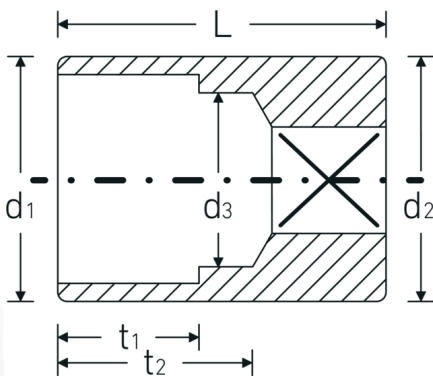

### 40aD

Product no. **01530010**  
 GTIN **4018754126965**  
 Model **40 AD 5/32**

**Label.** 1/4 " Sockets Spanner size 5/32" L.23mm

- Features.**
- ASME B 107.1, Fed. Spec. GGG-W-641, SAE AS 954-E (test values)
  - HPQ® heavy-duty steel, chrome-plated

## Technical Drawing.

## Technical Attributes.

Drive profile bi-hex AS-Drive®  
 Internal square drive (inch) 1/4 "

## Logistics data.

Depth mm (IFS) 23  
 Width mm (IFS) 23

d1	6,7 mm	Height mm (IFS)	10
d2	10,7 mm	Length (packed, mm)	75
d3	3,2 mm	Width (packed, mm)	60
Length mm (L)	23 mm	Height (packed, mm)	30
Spanner size [inch]	5/32 "	Volume (packed, dm3)	0.135 dm3
t1	3,5 mm	Art. no.	01530010
t2	15 mm	Weight (gross, kg)	0,077
		Weight PAP (kg)	0,000
		Weight PVC (kg)	0,002
		GTIN	4018754126965
		Country of origin	GERMANY
		Region of origin	Nordrhein-Westfalen
		WEEE/ElektroG	nicht ear-pflichtig
		Customs tariff no.	82042000
		Packing standard	10
		Weight	7 g