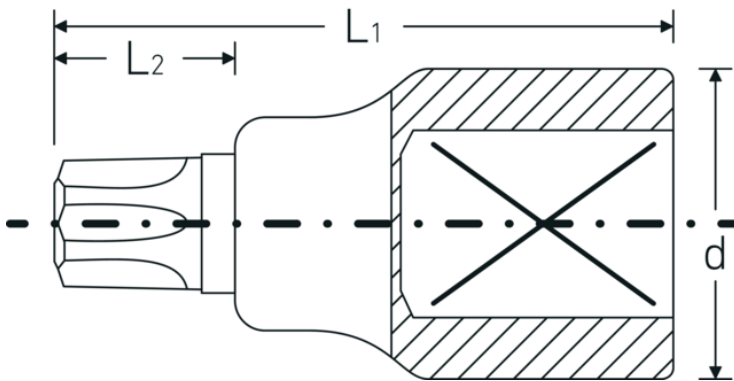

TORX® screwdriver sockets 3/4"

59TX

Product no. **05100060**
GTIN **4018754132171**
Model **59TX T 60**

Label. 3/4 " Screwdriver socket L.80mm

Technical Drawing.

Technical Attributes.

Drive profile	TORX®
Internal square drive (inch)	3/4 "
d	34,7 mm
Size of output profile	T60
L1	80 mm
L2	25 mm

Logistics data.

Depth mm (IFS)	36
Width mm (IFS)	35
Height mm (IFS)	35
Length (packed, mm)	100
Width (packed, mm)	70
Height (packed, mm)	36
Volume (packed, dm3)	0.252 dm3
Product no.	05100060
Weight (gross, kg)	0,260

Weight PAP (kg)	0,000
Weight PVC (kg)	0,003
GTIN	4018754132171
Country of origin	GERMANY
Region of origin	Nordrhein-Westfalen
WEEE/ElektroG	nicht ear-pflichtig
Customs tariff no.	82042000
Packing standard	1
Weight	260 g

Variants.

Product no.	Model no. (ERP)	Description	GTIN
05100060	59TX T 60	3/4 " Screwdriver socket L.80mm	4018754132171
05100070	59TX T 70	3/4 " Screwdriver socket L.80mm	4018754132188
05100080	59TX T 80	3/4 " Screwdriver socket L.80mm	4018754132195
05100090	59TX T 90	3/4 " Screwdriver socket L.80mm	4018754132201
05100100	59TX T100	3/4 " Screwdriver socket L.80mm	4018754132218