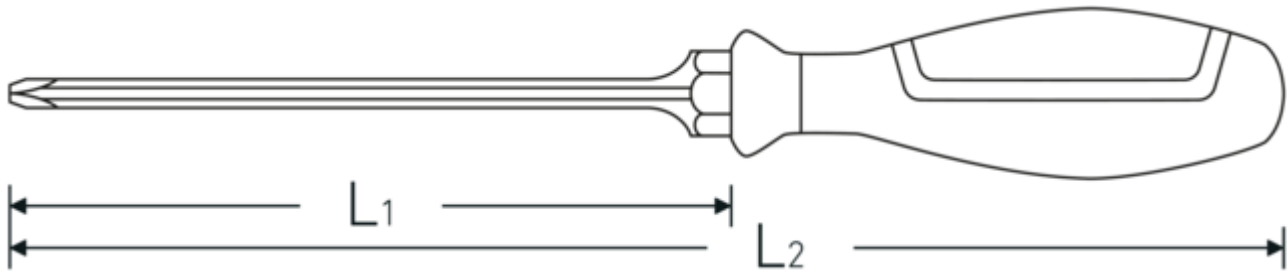

Robust.

Whether you use the straight-bladed or Phillips/Pozidriv type - the cross-hatched blade tips will accurately and safely transmit maximum force to the screw head.

Technical Drawing.

Technical Attributes.

Drive profile	TORX® Schraubendreher 10769
DIN	DIN EN 60900
Size of output profile	PH0
L1	60 mm
L2	145 mm

Logistics data.

Depth mm (IFS)	149
Width mm (IFS)	25
Height mm (IFS)	25
Length (packed, mm)	180
Width (packed, mm)	76
Height (packed, mm)	42
Volume (packed, dm3)	0.57456 dm3
Art. no.	46653000
Weight (gross, kg)	0,260
Weight PAP (kg)	0,020
Weight PVC (kg)	0,000
GTIN	4018754279067
Country of origin	GERMANY
Region of origin	Nordrhein-Westfalen
WEEE/ElektroG	nicht ear-pflichtig
Customs tariff no.	82054000
Packing standard	10
Weight	35 g