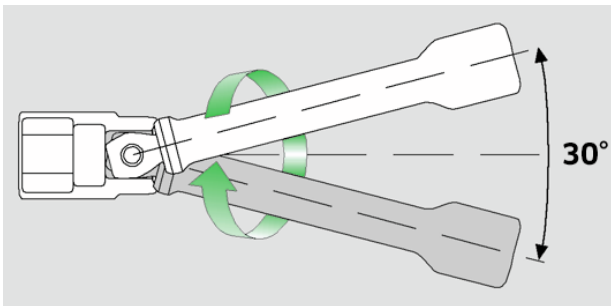

Extension w.wobble-drive

509W

Product no. **13010007**
GTIN **4018754091164**
Model **509W/5**

Label. 1/2 " Extension w.wobble-drive L.130mm

Features.

- swivel angle 15° each side
- maximum torque 200 N·m

Advantages.

Pivot angles up to 15° to each side.

Technical Attributes.

External square drive (inch)	1/2
Internal square drive (inch)	1/2 "
d	23,2 mm
Size	5
Length mm (L)	130 mm

Logistics data.

Depth mm (IFS)	131
Width mm (IFS)	23
Height mm (IFS)	23
Length (packed, mm)	170
Width (packed, mm)	90
Height (packed, mm)	23
Volume (packed, dm ³)	0.3519 dm ³
Art. no.	13010007

Weight (gross, kg)	0,955
Weight PAP (kg)	0,000
Weight PVC (kg)	0,007
GTIN	4018754091164
Country of origin	GERMANY
Region of origin	Nordrhein-Westfalen
WEEE/ElektroG	nicht ear-pflichtig
Customs tariff no.	82042000
Packing standard	5
Weight	191 g