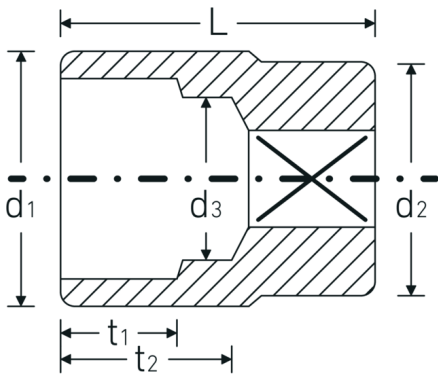

## Sockets 3/4", metric

55

Product no. **05010036**  
GTIN **4018754008810**  
Model **55 36**

**Label.** 3/4 " Socket Wrench size 36mm L.60mm

## Technical Drawing.

## Technical Attributes.

<b>Drive profile</b>	hex AS-Drive®
<b>Internal square drive (inch)</b>	3/4 "
<b>d1</b>	49,5 mm
<b>d2</b>	40 mm
<b>d3</b>	33 mm
<b>DIN</b>	DIN 3124 / ISO 2725-1, ASME B 107.5 M
<b>Length mm (L)</b>	60 mm
<b>Width across flats [mm]</b>	36 mm

## Variants.

Product no.	Model no. (ERP)	Description	GTIN
05010019	55 19	3/4 " Socket Wrench size 19mm L.50mm	4018754008667
05010021	55 21	3/4 " Socket Wrench size 21mm L.50mm	4018754008681
05010022	55 22	3/4 " Socket Wrench size 22mm L.51mm	4018754008698
05010024	55 24	3/4 " Socket Wrench size 24mm L.51mm	4018754008711
05010027	55 27	3/4 " Socket Wrench size 27mm L.54mm	4018754008742
05010030	55 30	3/4 " Socket Wrench size 30mm L.58mm	4018754008773
05010032	55 32	3/4 " Socket Wrench size 32mm L.58mm	4018754008780
05010033	55 33	3/4 " Socket Wrench size 33mm L.60mm	4018754008797
05010034	55 34	3/4 " Socket Wrench size 34mm L.60mm	4018754008803
05010036	55 36	3/4 " Socket Wrench size 36mm L.60mm	4018754008810
05010038	55 38	3/4 " Socket Wrench size 38mm L.64mm	4018754008834
05010041	55 41	3/4 " Socket Wrench size 41mm L.67mm	4018754008841
05010046	55 46	3/4 " Socket Wrench size 46mm L.73mm	4018754008858
05010050	55 50	3/4 " Socket Wrench size 50mm L.80mm	4018754008865
05010055	55 55	3/4 " Socket Wrench size 55mm L.80mm	4018754008889
05010060	55 60	3/4 " Socket Wrench size 60mm L.80mm	4018754008902