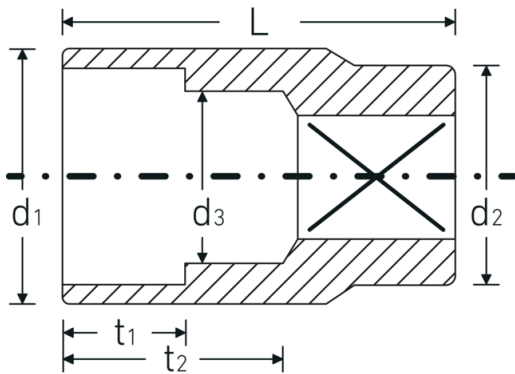

## Sockets 1/2", inch

50a

Product no. **03410032**  
GTIN **4018754007868**  
Model **50 A 1/2**

Label.

1/2 " Socket Wrench size 1/2" L.38mm

## Technical Drawing.

## Technical Attributes.

Drive profile	bi-hex AS-Drive®
Internal square drive (inch)	1/2 "
d1	18,3 mm
d2	22 mm
d3	11,5 mm
Length mm (L)	38 mm
Wrench size [inch]	1/2 "
t1	13 mm
t2	22 mm

## Variants.

Product no.	Model no. (ERP)	Description	GTIN
03410024	50 A 3/8	1/2 " Socket Wrench size 3/8" L.38mm	4018754007837
03410028	50 A 7/16	1/2 " Socket Wrench size 7/16" L.38mm	4018754007851
03410032	50 A 1/2	1/2 " Socket Wrench size 1/2" L.38mm	4018754007868
03410034	50 A 9/16	1/2 " Socket Wrench size 9/16" L.38mm	4018754007875
03410035	50 A 19/32	1/2 " Socket Wrench size 19/32" L.38mm	4018754007882
03410036	50 A 5/8	1/2 " Socket Wrench size 5/8" L.38mm	4018754007899
03410038	50 A 11/16	1/2 " Socket Wrench size 11/16" L.38mm	4018754007912
03410040	50 A 3/4	1/2 " Socket Wrench size 3/4" L.38mm	4018754007929
03410041	50 A 25/32	1/2 " Socket Wrench size 25/32" L.41mm	4018754007936
03410042	50 A 13/16	1/2 " Socket Wrench size 13/16" L.41mm	4018754007943
03410044	50 A 7/8	1/2 " Socket Wrench size 7/8" L.42mm	4018754007950
03410046	50 A 15/16	1/2 " Socket Wrench size 15/16" L.42mm	4018754007967
03410048	50 A 1	1/2 " Socket Wrench size 1" L.42mm	4018754007974
03410050	50 A 1 1/16	1/2 " Socket Wrench size 1 1/16" L.45mm	4018754007981
03410052	50 A 1 1/8	1/2 " Socket Wrench size 1 1/8" L.45mm	4018754007998
03410054	50 A 1 3/16	1/2 " Socket Wrench size 1 3/16" L.45mm	4018754008001
03410056	50 A 1 1/4	1/2 " Socket Wrench size 1 1/4" L.45mm	4018754008018
03410058	50 A 1 5/16	1/2 " Socket Wrench size 1 5/16" L.47mm	4018754127061
03410060	50 A 1 3/8	1/2 " Socket Wrench size 1 3/8" L.50mm	4018754127078
03410062	50 A 1 7/16	1/2 " Socket Wrench size 1 7/16" L.54mm	4018754127085
03410064	50 A 1 1/2	1/2 " Socket Wrench size 1 1/2" L.54mm	4018754127092